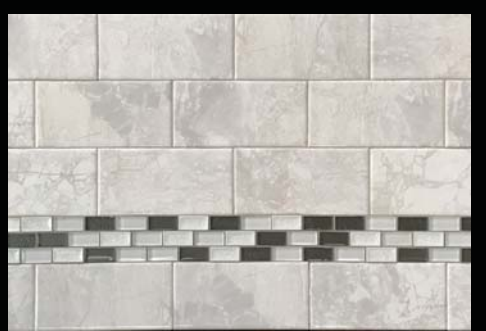

LAMINATE & BACKSPLASH

STANDARD LAMINATE

BRECCIA

BRONZITE

CAFE di PESCO

ITALIAN WHITE

PORTORO

UPGRADE HD LAMINATE

LUNA NIGHT

CIPOLLION GRIGIO

LUNA FROST

BACKSPLASH TILE

WHITE WATER W/OPT DIAMOND

HIGHLAND BEIGE W/OPT DIAMOND

GREY PEARL W/OPT DIAMOND

WHITE WATER W/OPT SAPPHIRE

HIGHLAND BEIGE W/OPT SAPPHIRE

GREY PEARL W/OPT SAPPHIRE