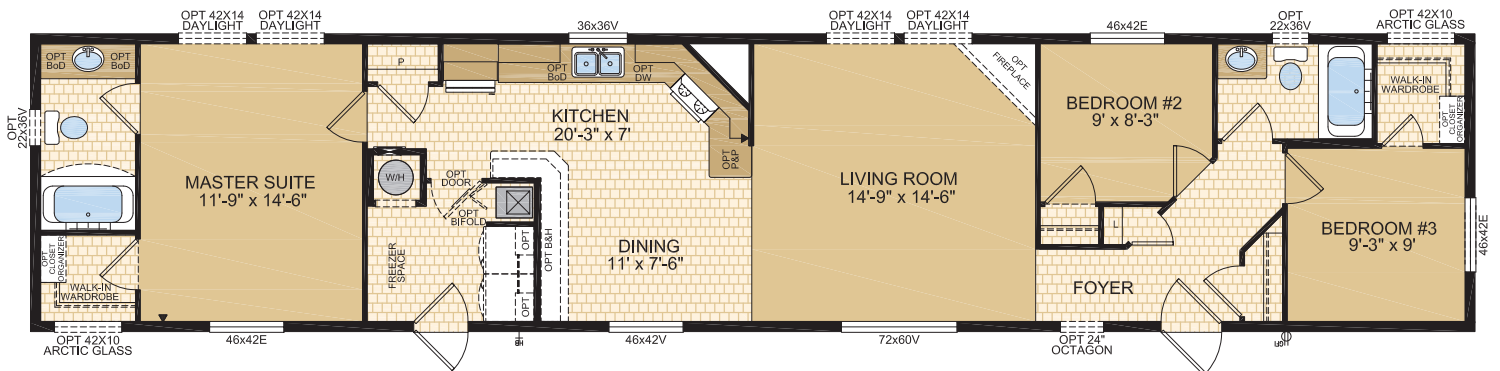

*Jensen*

**Model 16500**

16 x 76 • 1216 sq. ft.

Follow us: [f](#) [t](#)

1421 Brier Park Crescent, Medicine Hat, Alberta T1C 1T8 Phone: (403) 527-1555 Fax: (403) 528-4486

In a continued effort to meet the challenges of product improvement, we reserve the right to modify plans, specifications and features without prior notice. Some homes may show optional items which are not standard. Please consult your dealer representative for details. Square footage and room sizes are approximate.