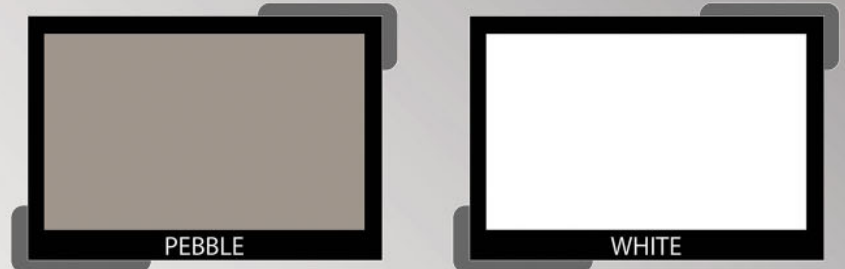

STANDARD SIDING

UPGRADE SIDING

STAGGERED SHAKE

BOARD & BATTEN

EXTERIOR PAINT/METAL FASCIA

*COLORS N/A IN METAL FASCIA

ARCHITECTURAL SHINGLES

EXTERIOR/INTERIOR STONE

INTERIOR BARN BOARD