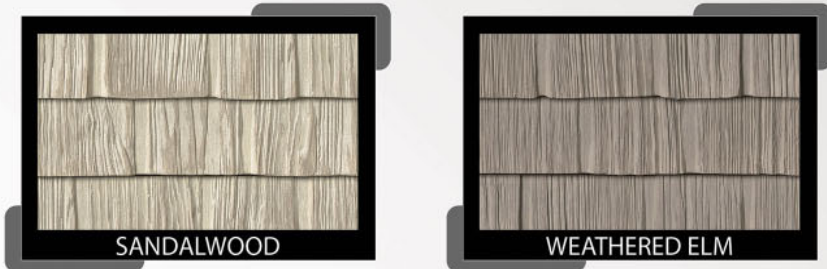

STANDARD SIDING

UPGRADE SIDING

STAGGERED SHAKE

BOARD & BATTEN

EXTERIOR PAINT/METAL FASCIA

*COLORS N/A IN METAL FASCIA

ARCHITECTURAL SHINGLES

EXTERIOR/INTERIOR STONE