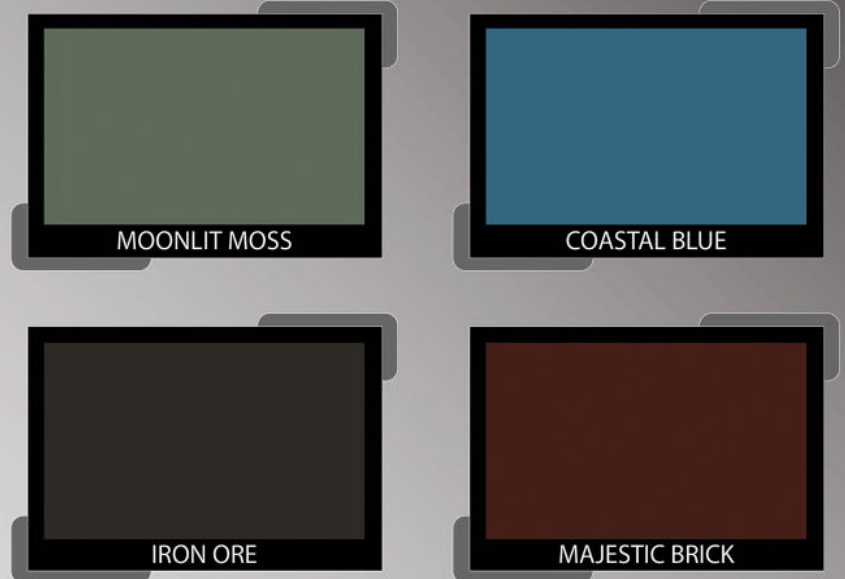

STANDARD SIDING

UPGRADE SIDING

STAGGERED SHAKE

BOARD & BATTEN

EXTERIOR PAINT/METAL FASCIA

*COLORS N/A IN METAL FASCIA

ARCHITECTURAL SHINGLES

EXTERIOR/INTERIOR STONE

INTERIOR BARN BOARD