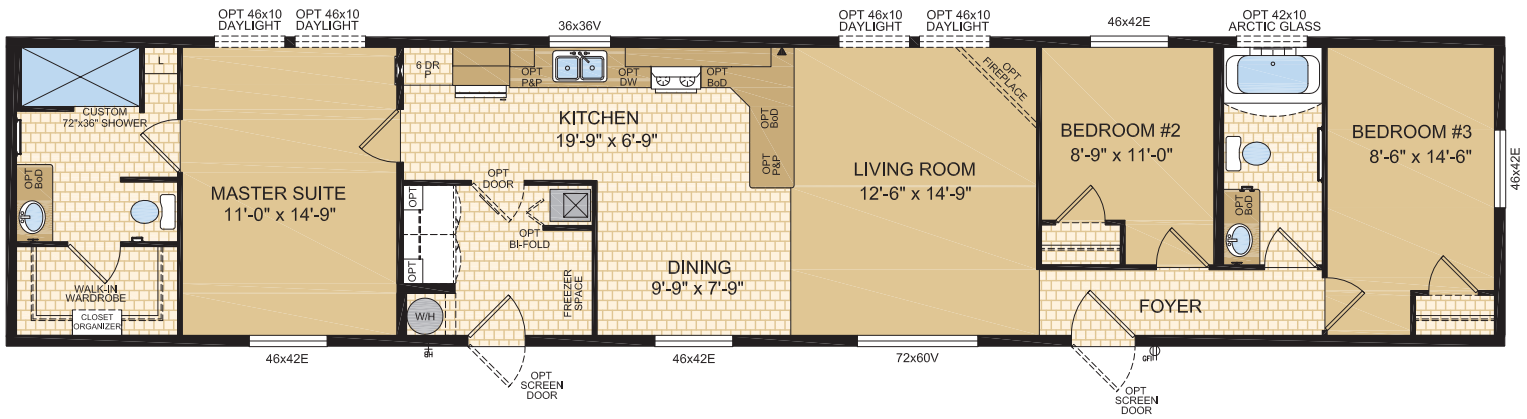

LEGACY
HOME SERIES
16' WIDES

"The Luna"
Model #: 16205
3 Beds, 2 Baths
16' x 76', 1216 Sq. Ft.

Moduline

Proudly Built in Canada

Follow us:

1421 Brier Park Crescent, Medicine Hat, Alberta T1C 1T8 Phone: (403) 527-1555 Fax: (403) 528-4486

In a continued effort to meet the challenges of product improvement, we reserve the right to modify plans, specifications and features without prior notice. Some homes may show optional items which are not standard. Please consult your dealer representative for details. Square footage and room sizes are approximate.