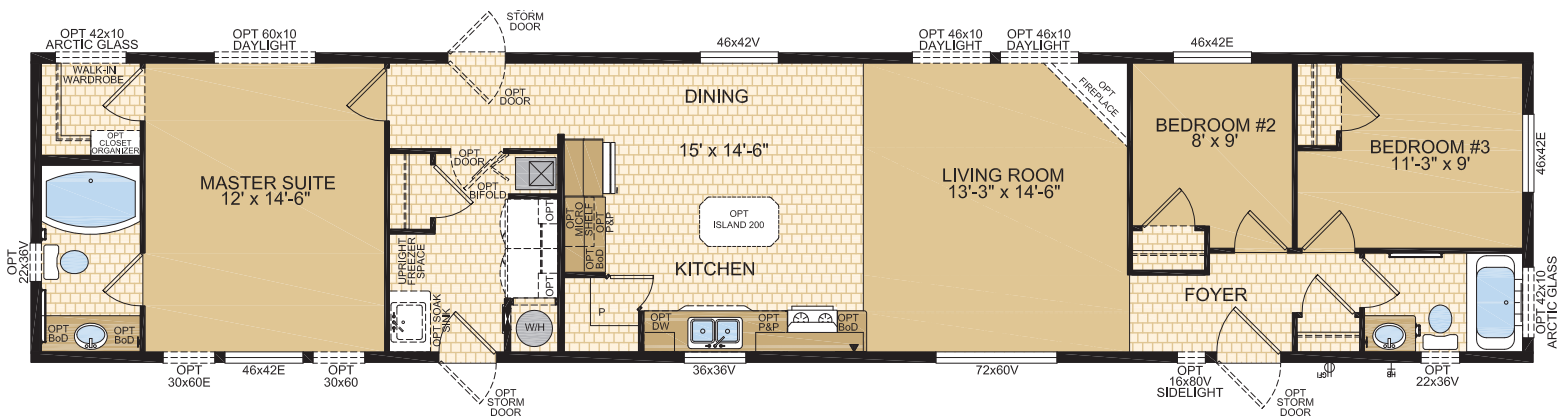

LEGACY

HOME SERIES
16' WIDES

"The Rothenburg"

Model #: 16201
3 Beds, 2 Baths
16' x 76', 1216 Sq. Ft.

Moduline

Proudly Built in Canada

Follow us:

1421 Brier Park Crescent, Medicine Hat, Alberta T1C 1T8 Phone: (403) 527-1555 Fax: (403) 528-4486