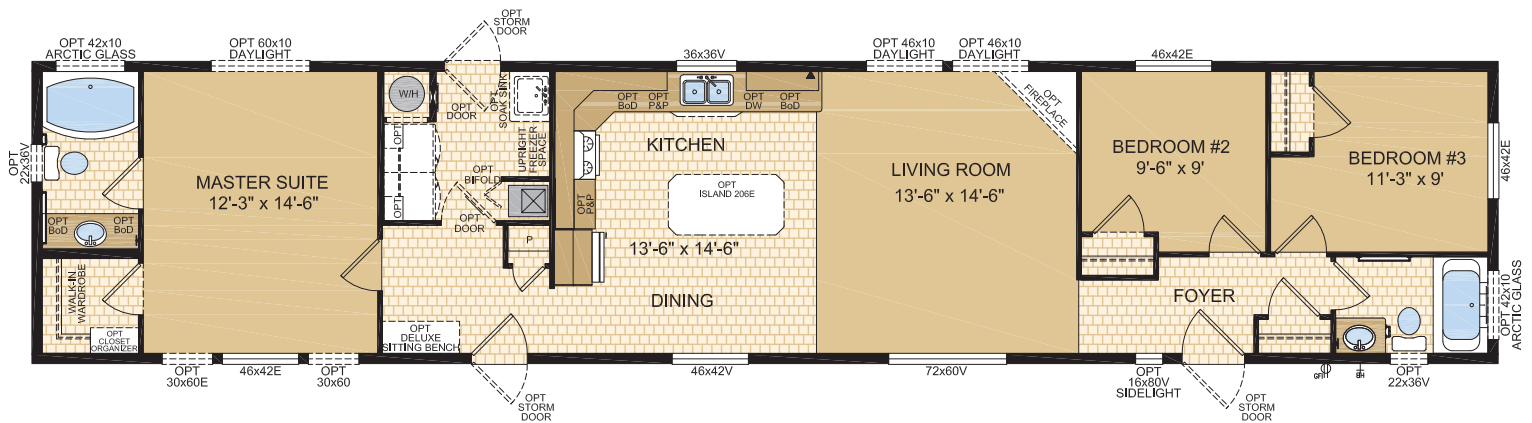

LEGACY
HOME SERIES
16' WIDES

"The Lafayette"

Model #: 16203
3 Beds, 2 Baths
16' x 76', 1216 Sq. Ft.

Moduline

Proudly Built in Canada

Follow us:

1421 Brier Park Crescent, Medicine Hat, Alberta T1C 1T8 Phone: (403) 527-1555 Fax: (403) 528-4486