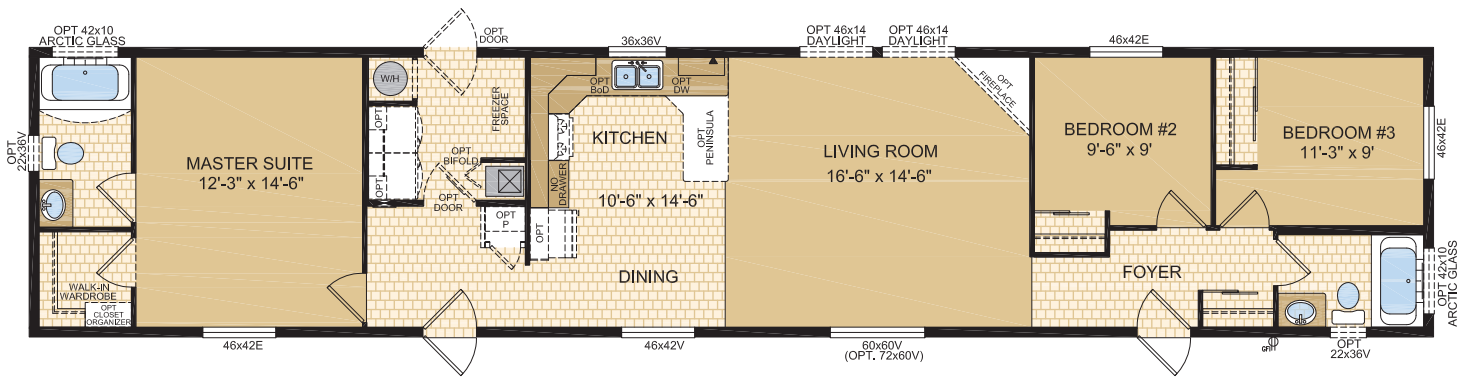

# SILVERWOOD

16' WIDE SERIES

KALIMORE - 16405  
 16' x 76', 1216 sq. ft.  
 3 BEDROOMS 2 BATHS

Follow us:  

1421 Brier Park Crescent, Medicine Hat, Alberta T1C 1T8 Phone: (403) 527-1555 Fax: (403) 528-4486  
 In a continued effort to meet the challenges of product improvement, we reserve the right to modify plans, specifications and features without prior notice.  
 Some homes may show optional items which are not standard. Please consult your dealer representative for details. Square footage and room sizes are approximate.