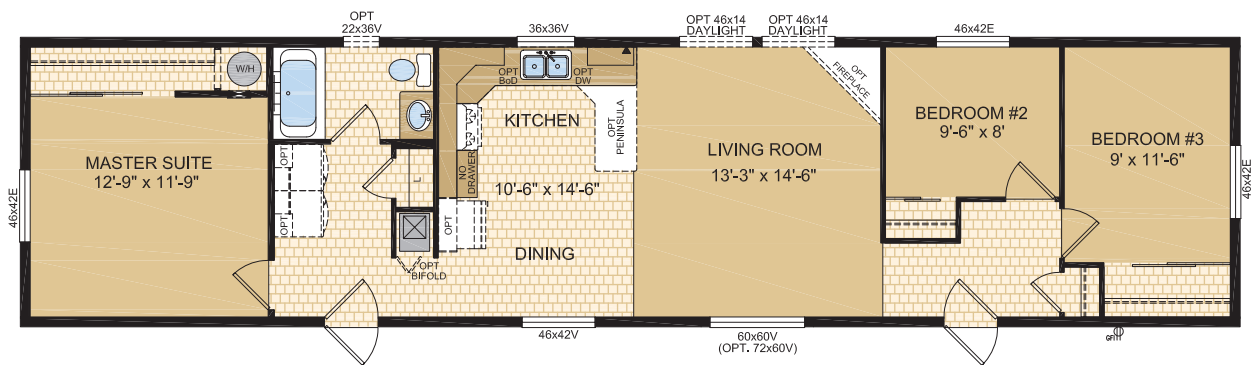

SILVERWOOD

16' WIDE SERIES

JACKSON - 16412
 16' x 66', 1056 sq. ft.
 3 BEDROOMS 1 BATHS

Follow us: [f](#) [t](#)

1421 Brier Park Crescent, Medicine Hat, Alberta T1C 1T8 Phone: (403) 527-1555 Fax: (403) 528-4486
 In a continued effort to meet the challenges of product improvement, we reserve the right to modify plans, specifications and features without prior notice.
 Some homes may show optional items which are not standard. Please consult your dealer representative for details. Square footage and room sizes are approximate.