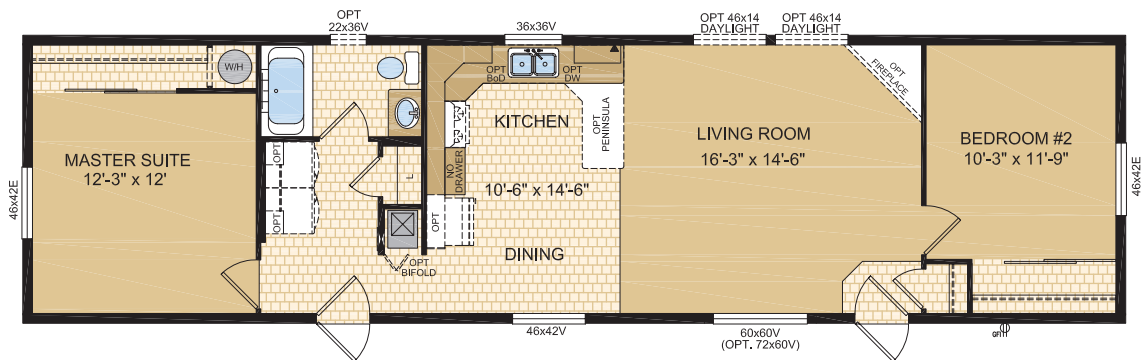

SILVERWOOD

16' WIDE SERIES

KELOWNA - 16422
 16' x 60', 960 sq. ft.
 2 BEDROOMS 1 BATHS

Follow us:  

1421 Brier Park Crescent, Medicine Hat, Alberta T1C 1T8 Phone: (403) 527-1555 Fax: (403) 528-4486
 In a continued effort to meet the challenges of product improvement, we reserve the right to modify plans, specifications and features without prior notice.
 Some homes may show optional items which are not standard. Please consult your dealer representative for details. Square footage and room sizes are approximate.