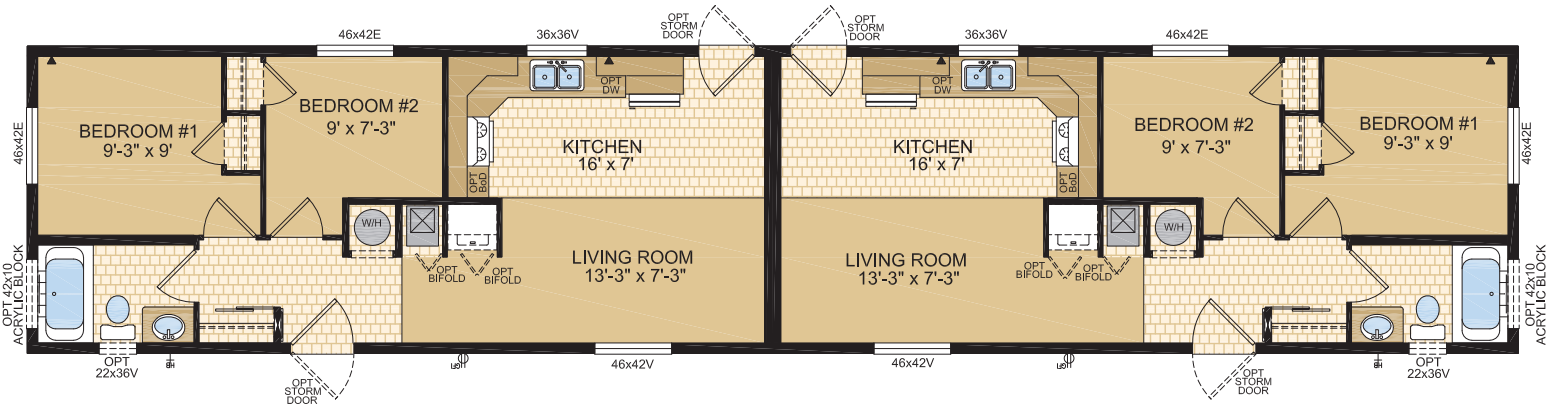

Duplex

Model 16453

16 x 76 • 1216 sq. ft.

Follow us:

1421 Brier Park Crescent, Medicine Hat, Alberta T1C 1T8 Phone: (403) 527-1555 Fax: (403) 528-4486

In a continued effort to meet the challenges of product improvement, we reserve the right to modify plans, specifications and features without prior notice. Some homes may show optional items which are not standard. Please consult your dealer representative for details. Square footage and room sizes are approximate.