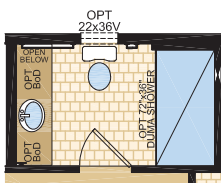

BELLBROOK
Model 20206

20' x 76' • 1,520 sq. ft.
3 Beds, 2 Baths

OPT LAYOUT