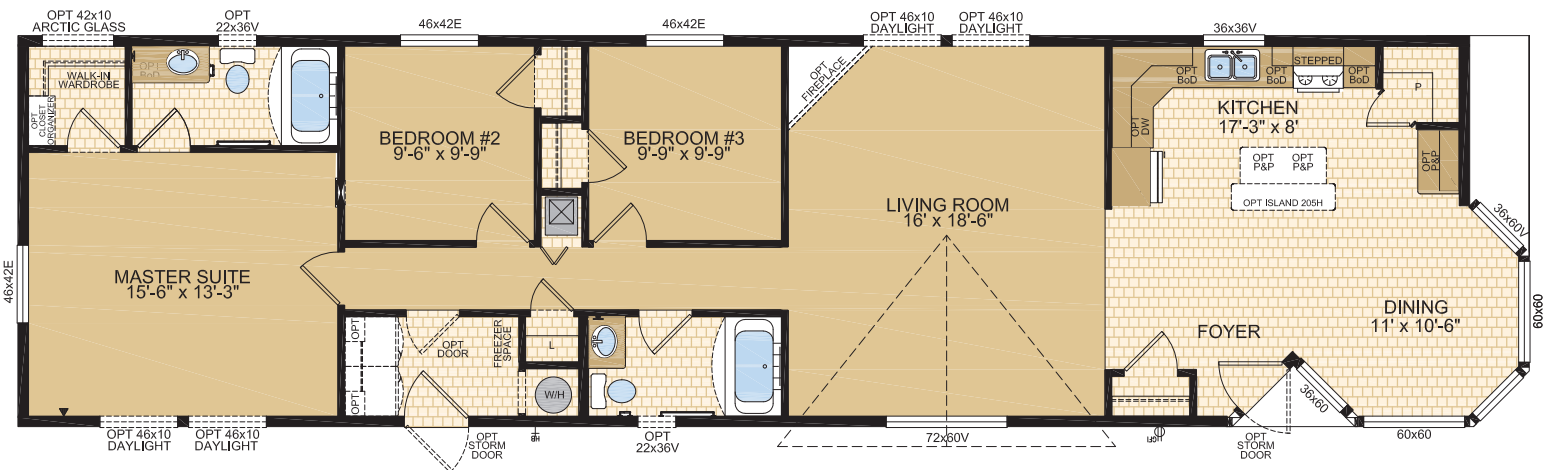

MANSURA 20' WIDE HOMES

Follow us:

LAGUNA Model 20307

3 Beds | 2 Baths
20' x 76' ~ 1,520 sq. ft.

1421 Brier Park Crescent, Medicine Hat, Alberta T1C 1T8 Phone: (403) 527-1555 Fax: (403) 528-4486 www.modulinemedicinehat.com
 In a continued effort to meet the challenges of product improvement, we reserve the right to modify plans, specifications and features without prior notice.
 Some homes may show optional items which are not standard. Please consult your dealer representative for details. Square footage and room sizes are approximate.