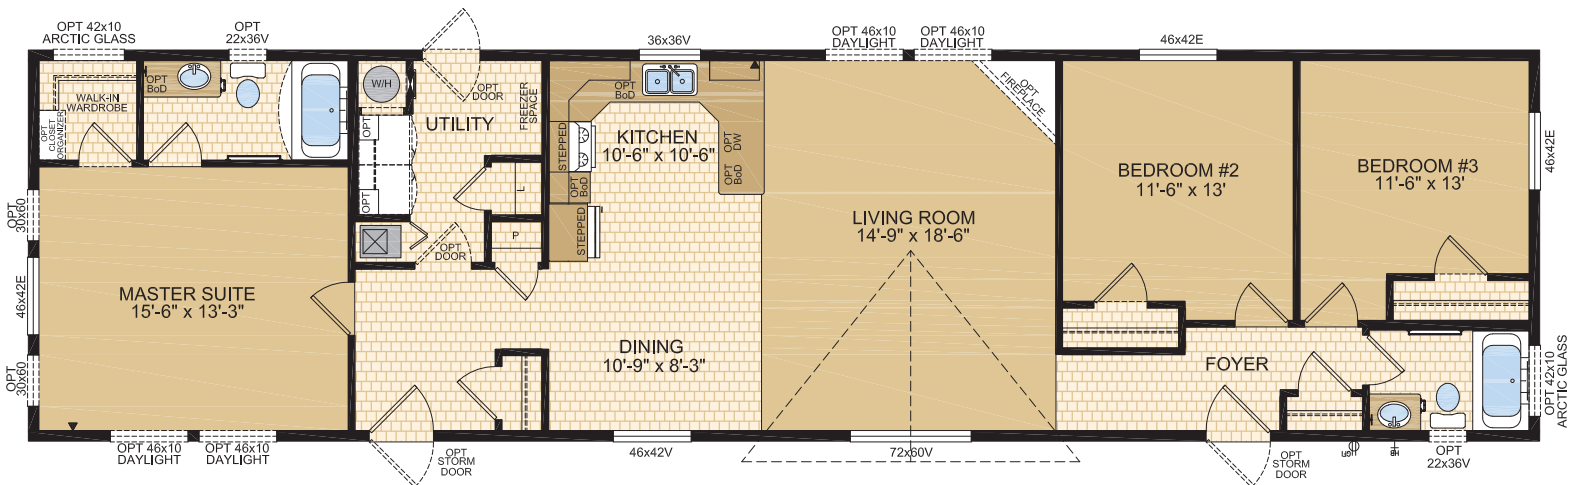

# MANSURA 20' WIDE HOMES

Follow us:

## CORONADO Model 20326

3 Beds | 2 Baths  
20' x 76' ~ 1,520 sq. ft.

1421 Brier Park Crescent, Medicine Hat, Alberta T1C 1T8 Phone: (403) 527-1555 Fax: (403) 528-4486 [www.modulinemedicinehat.com](http://www.modulinemedicinehat.com)  
 In a continued effort to meet the challenges of product improvement, we reserve the right to modify plans, specifications and features without prior notice.  
 Some homes may show optional items which are not standard. Please consult your dealer representative for details. Square footage and room sizes are approximate.