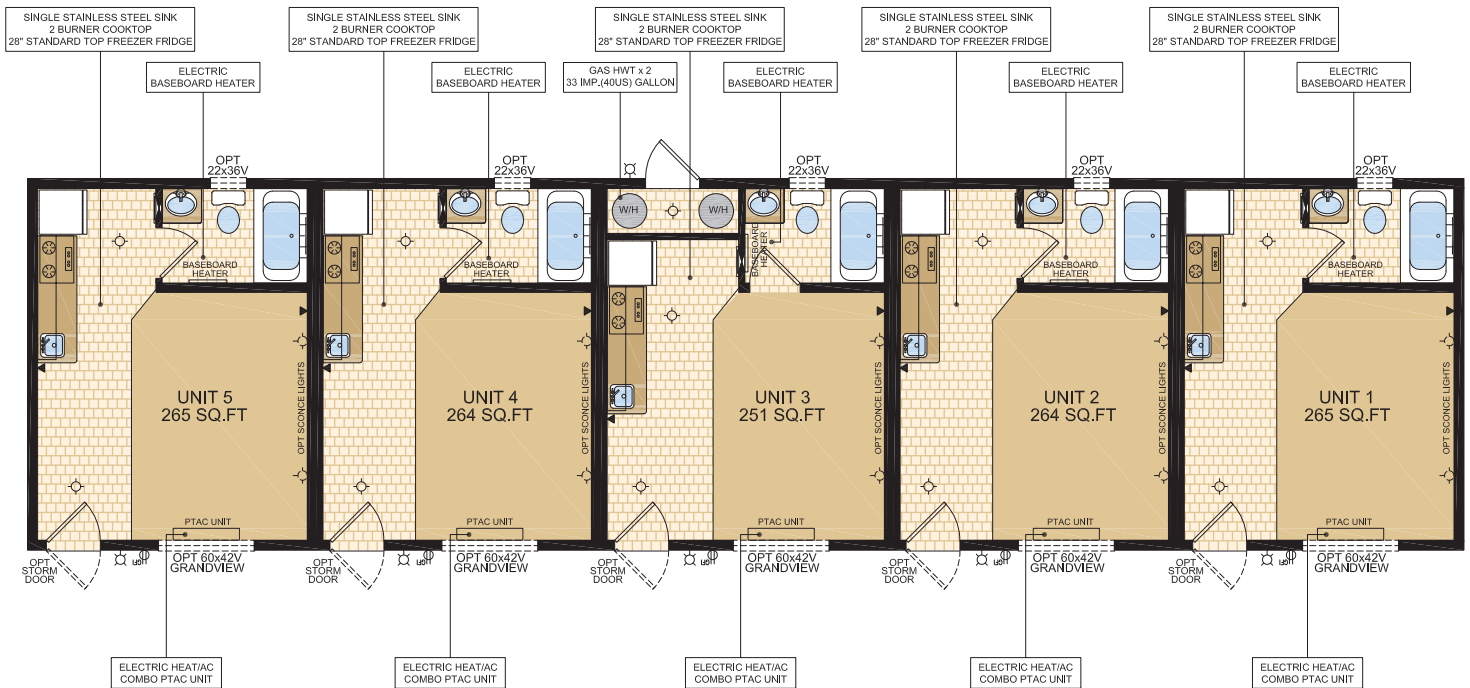

Fiveplex

Model 20400

20 x 76 • 1520 sq. ft.

Follow us:  

1421 Brier Park Crescent, Medicine Hat, Alberta T1C 1T8 Phone: (403) 527-1555 Fax: (403) 528-4486

In a continued effort to meet the challenges of product improvement, we reserve the right to modify plans, specifications and features without prior notice. Some homes may show optional items which are not standard. Please consult your dealer representative for details. Square footage and room sizes are approximate.