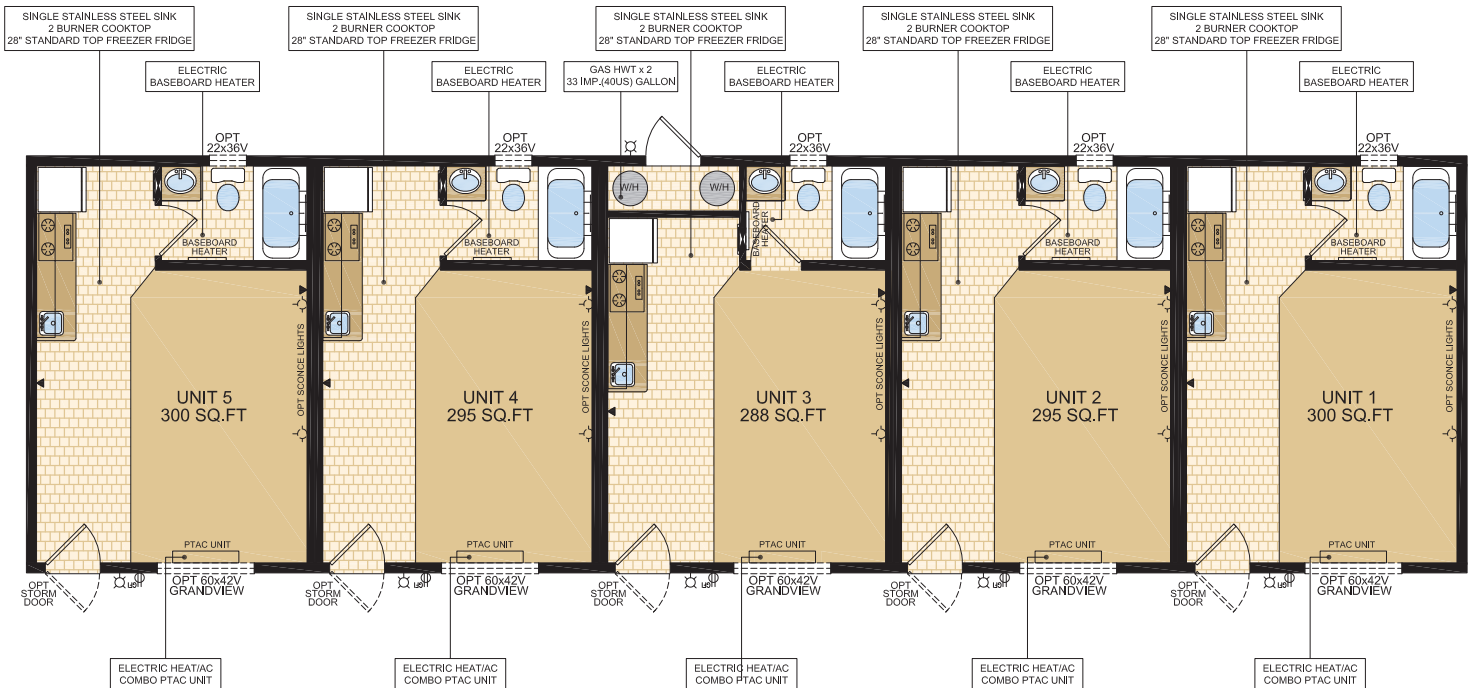

Fiveplex

Model 22400

22 x 76 • 1672 sq. ft.

Follow us:  

1421 Brier Park Crescent, Medicine Hat, Alberta T1C 1T8 Phone: (403) 527-1555 Fax: (403) 528-4486

In a continued effort to meet the challenges of product improvement, we reserve the right to modify plans, specifications and features without prior notice. Some homes may show optional items which are not standard. Please consult your dealer representative for details. Square footage and room sizes are approximate.