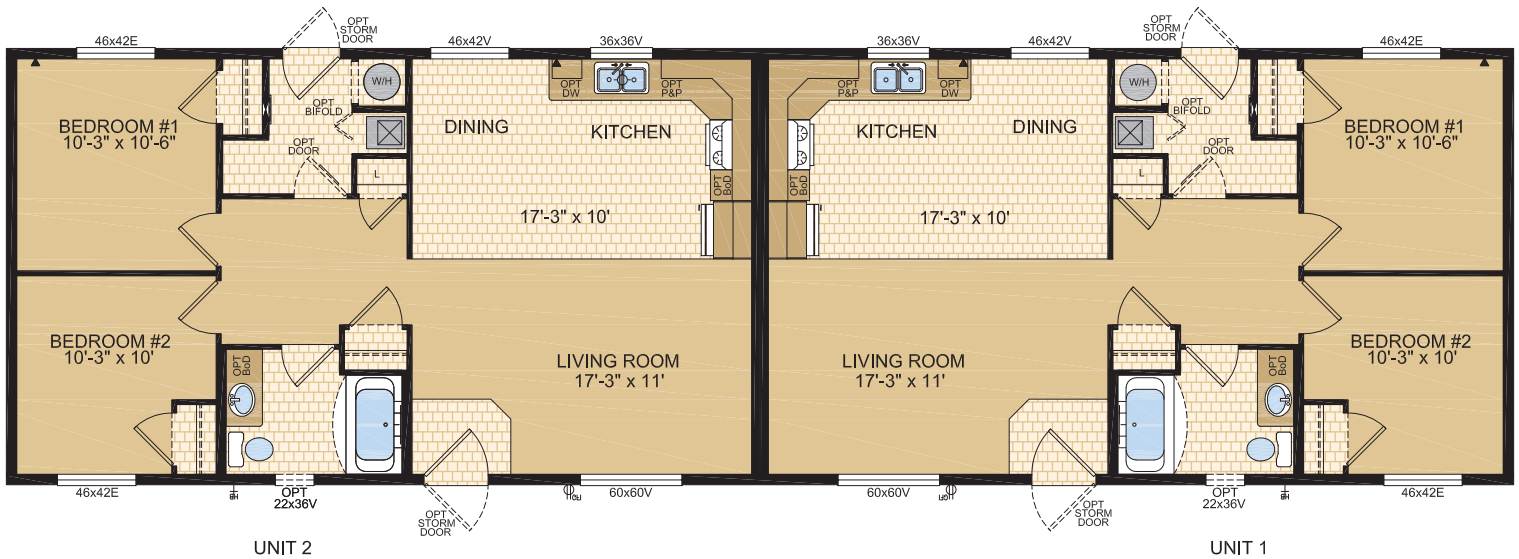

Duplex

Model 22453

22 x 76 • 1672 sq. ft.

Follow us:  

1421 Brier Park Crescent, Medicine Hat, Alberta T1C 1T8 Phone: (403) 527-1555 Fax: (403) 528-4486

In a continued effort to meet the challenges of product improvement, we reserve the right to modify plans, specifications and features without prior notice. Some homes may show optional items which are not standard. Please consult your dealer representative for details. Square footage and room sizes are approximate.