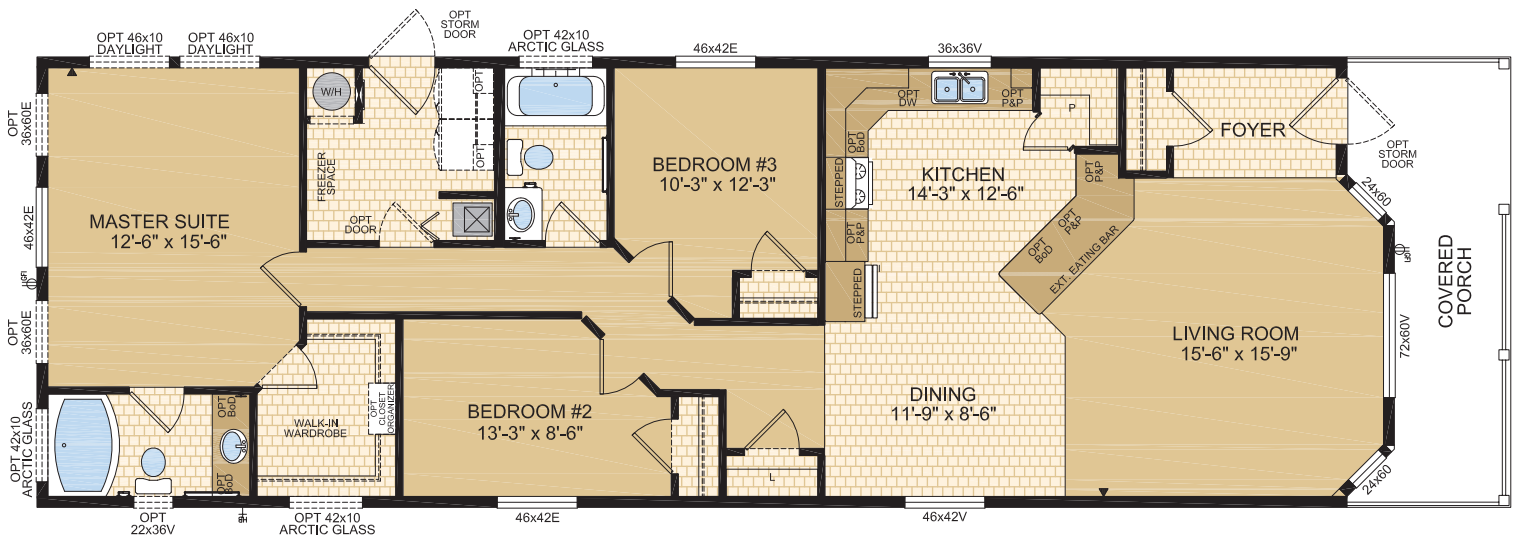

22' WIDE HOMES

CANADIAN BUILT SINCE 1970

HERITAGE Model 22492

3 Beds | 2 Baths | Porch 22' x 72' ~ 1,584 sq. ft.

1421 Brier Park Crescent, Medicine Hat, Alberta T1C 1T8 Phone: (403) 527-1555 Fax: (403) 528-4486 modulinemedicinehat.com In a continued effort to meet the challenges of product improvement, we reserve the right to modify plans, specifications and features without prior notice. Some homes may show optional items which are not standard. Please consult your dealer representative for details. Square footage and room sizes are approximate.