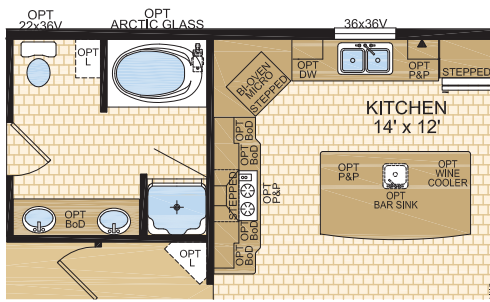

ECLIPSE IV Model 22721

4 Beds | 2 Baths
22' x 76' ~ 1,672 sq. ft.

OPTIONAL LAYOUT