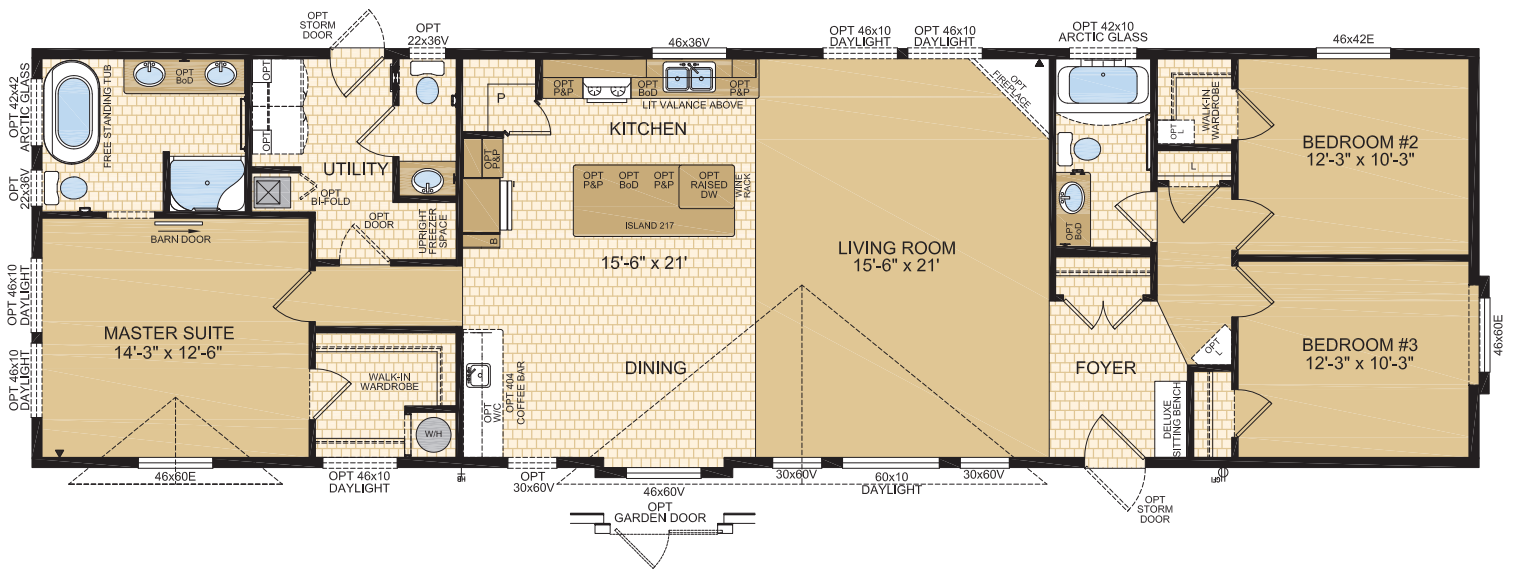

22' Wide Homes

Follow us:  

Brookhill Model 22800

3 Beds | 2 Baths
22' x 76' • 1,672 sq. ft.

1421 Brier Park Crescent, Medicine Hat, Alberta T1C 1T8 Phone: (403) 527-1555 Fax: (403) 528-4486 www.modulinemedicinehat.com
 In a continued effort to meet the challenges of product improvement, we reserve the right to modify plans, specifications and features without prior notice.
 Some homes may show optional items which are not standard. Please consult your dealer representative for details. Square footage and room sizes are approximate.