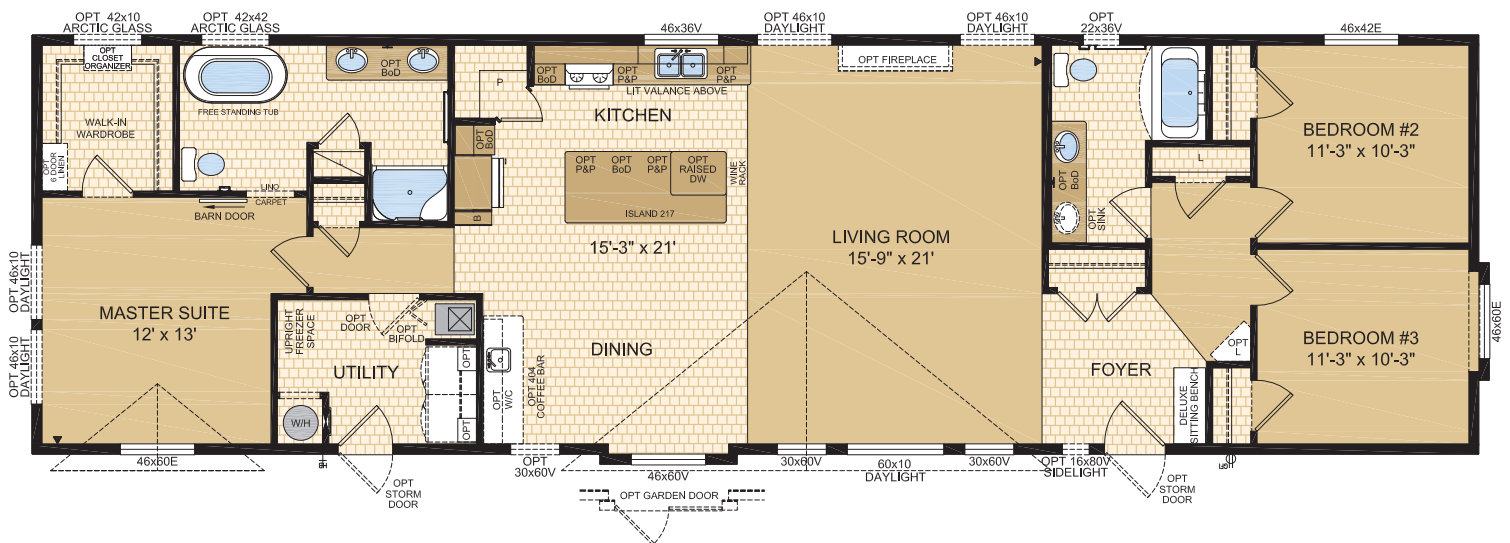

22' Wide Homes

Follow us:  

Coventry Model 22801

3 Beds | 2 Baths
22' x 76' • 1,672 sq. ft.

1421 Brier Park Crescent, Medicine Hat, Alberta T1C 1T8 Phone: (403) 527-1555 Fax: (403) 528-4486 www.modulinemedicinehat.com
 In a continued effort to meet the challenges of product improvement, we reserve the right to modify plans, specifications and features without prior notice.
 Some homes may show optional items which are not standard. Please consult your dealer representative for details. Square footage and room sizes are approximate.