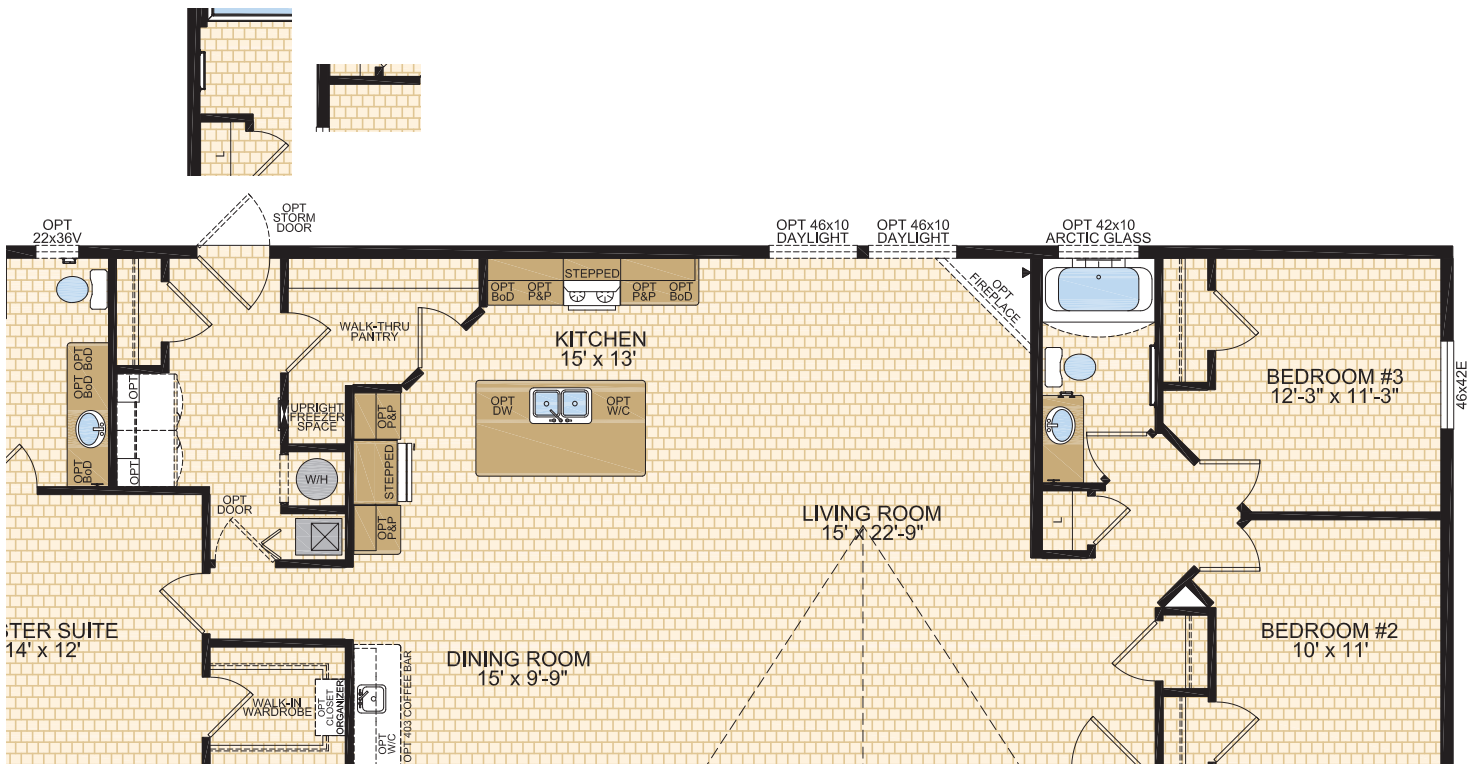

BEAUPORT Model 24101

3 Beds | 2 Baths
24' x 70' ~ 1,680 sq. ft.

1421 Brier Park Crescent, Medicine Hat, Alberta T1C 1T8 Phone: (403) 527-1555 Fax: (403) 528-4486 modulinemedicinehat.com
 In a continued effort to meet the challenges of product improvement, we reserve the right to modify plans, specifications and features without prior notice.
 Some homes may show optional items which are not standard. Please consult your dealer representative for details. Square footage and room sizes are approximate.