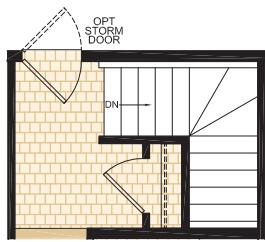

## BRIDGETOWN Model 30301

3 Beds | 2 Baths | Den  
29' x 56' ~ 1,624 sq. ft.

OPTIONAL  
FOUNDATION