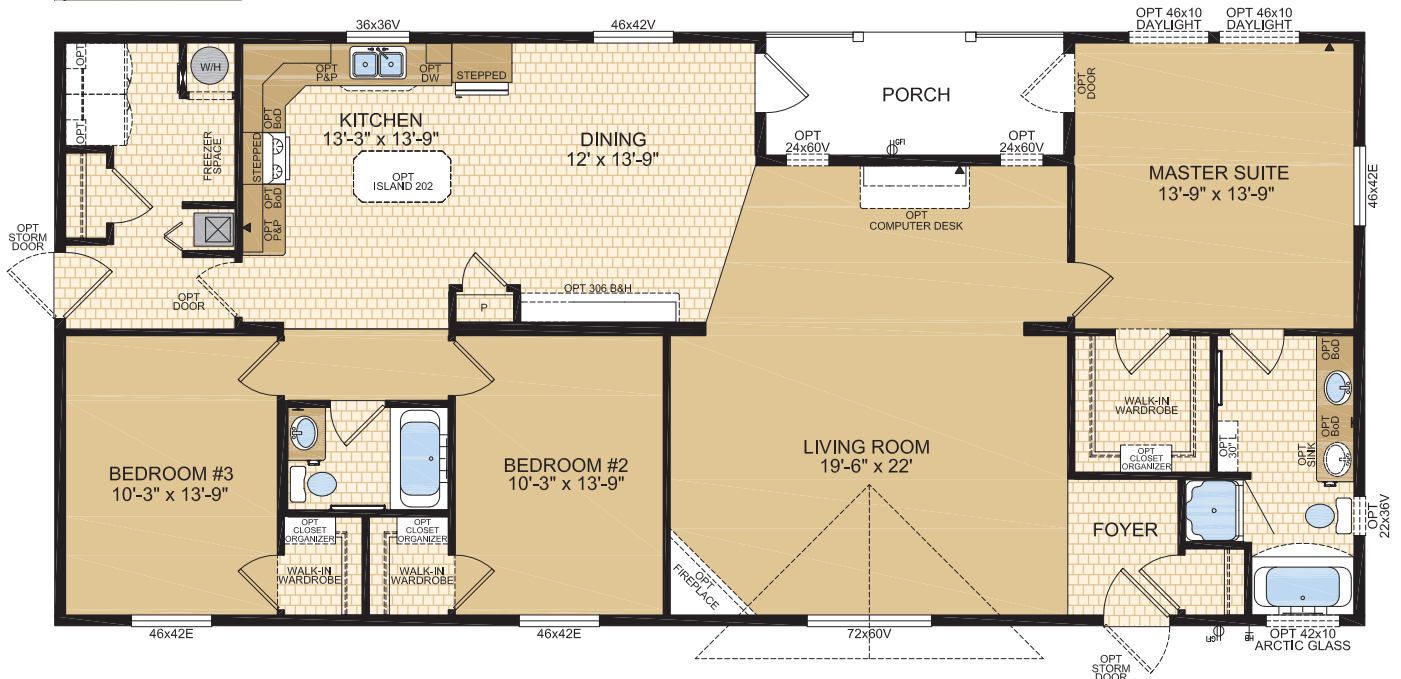

OPTIONAL FOUNDATION

SHERBROOKE Model 30304

3 Beds | 2 Baths | Porch
29' x 64' ~ 1,856 sq. ft.

1421 Brier Park Crescent, Medicine Hat, Alberta T1C 1T8 Phone: (403) 527-1555 Fax: (403) 528-4486 www.modulinemedicinehat.com
In a continued effort to meet the challenges of product improvement, we reserve the right to modify plans, specifications and features without prior notice.
Some homes may show optional items which are not standard. Please consult your dealer representative for details. Square footage and room sizes are approximate.