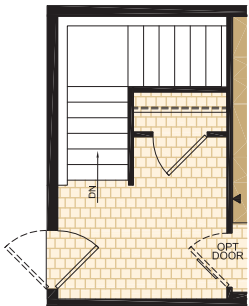

LEGACY

HOME SERIES
Multi-Sections

Follow us:  

MONSANTO

Model 30403

29' x 64' • 1,856 sq. ft.
3 Beds, 2 Baths, Porch

OPTIONAL
FOUNDATION

1421 Brier Park Crescent, Medicine Hat, Alberta T1C 1T8 Phone: (403) 527-1555 Fax: (403) 528-4486 www.modulinemedicinehat.com
In a continued effort to meet the challenges of product improvement, we reserve the right to modify plans, specifications and features without prior notice.
Some homes may show optional items which are not standard. Please consult your dealer representative for details. Square footage and room sizes are approximate.