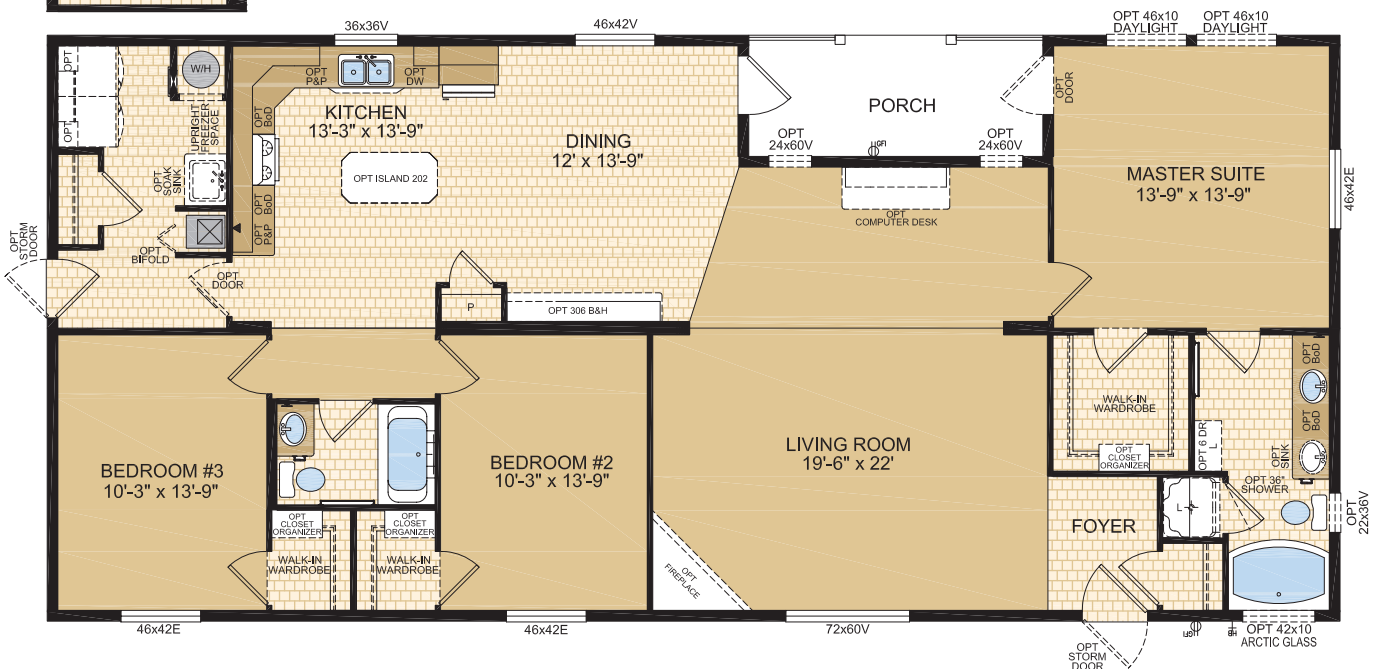

LEGACY

HOME SERIES
Multi-Sections

Follow us:  

MONSANTO

Model 30403

29' x 64' • 1,856 sq. ft.
3 Beds, 2 Baths, Porch

OPTIONAL
FOUNDATION

1421 Brier Park Crescent, Medicine Hat, Alberta T1C 1T8 Phone: (403) 527-1555 Fax: (403) 528-4486 www.modulinemedicinehat.com
In a continued effort to meet the challenges of product improvement, we reserve the right to modify plans, specifications and features without prior notice.
Some homes may show optional items which are not standard. Please consult your dealer representative for details. Square footage and room sizes are approximate.