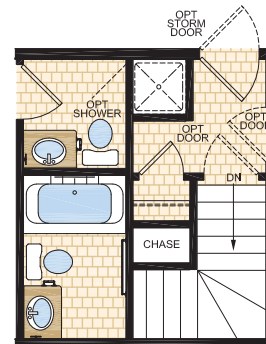

SARATOGA Model 30692TS

3 Beds | 1.5 Baths
29' x 38' ~ 1,102 sq. ft.

OPTIONAL
FOUNDATION