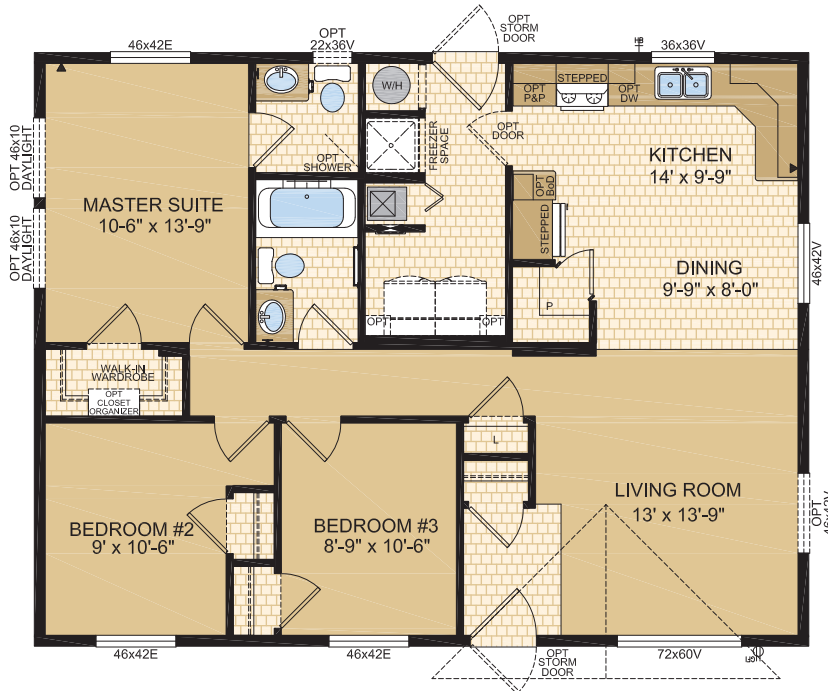

SARATOGA Model 30692TS

3 Beds | 1.5 Baths
29' x 38' ~ 1,102 sq. ft.

OPTIONAL
FOUNDATION