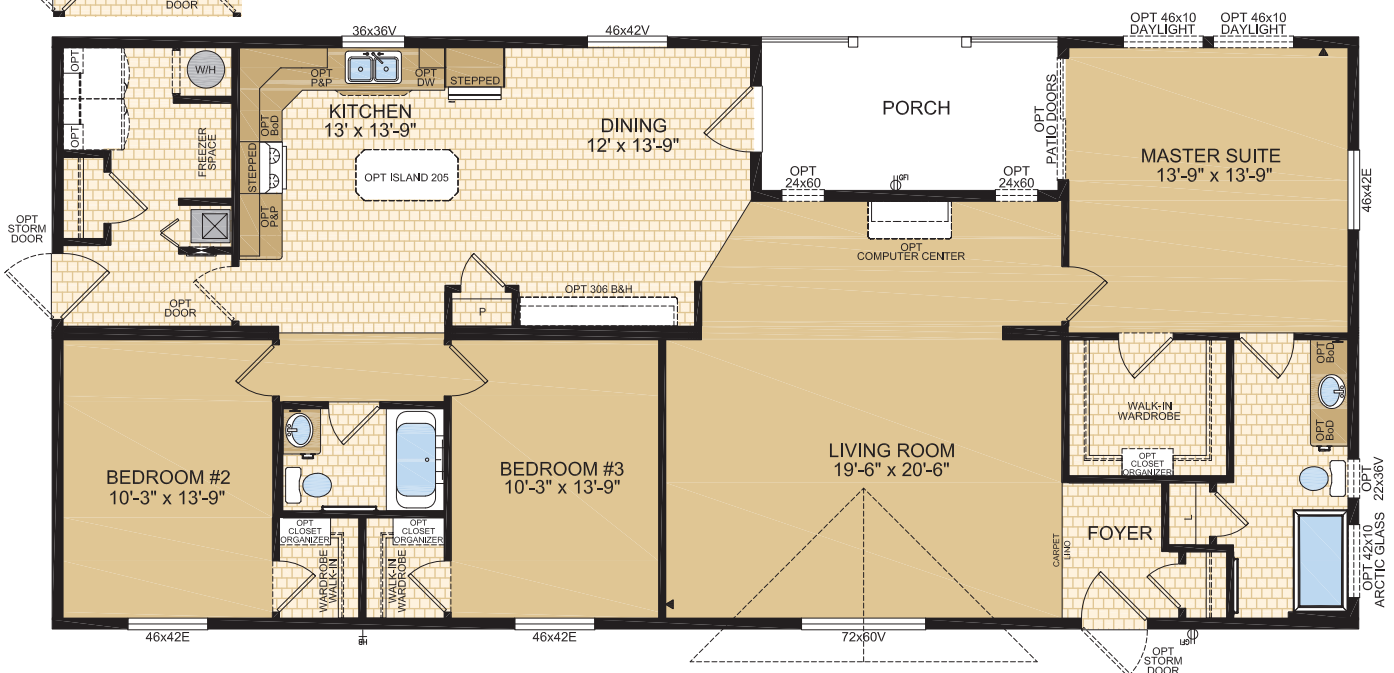

Multi-Section
HOMES

CANADIAN BUILT
SINCE 1970

Optional
Layout

RIDGE MANOR Model 30695

3 Beds | 2 Baths | Porch
29' x 64' ~ 1,856 sq. ft.

1421 Brier Park Crescent, Medicine Hat, Alberta T1C 1T8 Phone: (403) 527-1555 Fax: (403) 528-4486 modulinemedicinehat.com
In a continued effort to meet the challenges of product improvement, we reserve the right to modify plans, specifications and features without prior notice.
Some homes may show optional items which are not standard. Please consult your dealer representative for details. Square footage and room sizes are approximate.