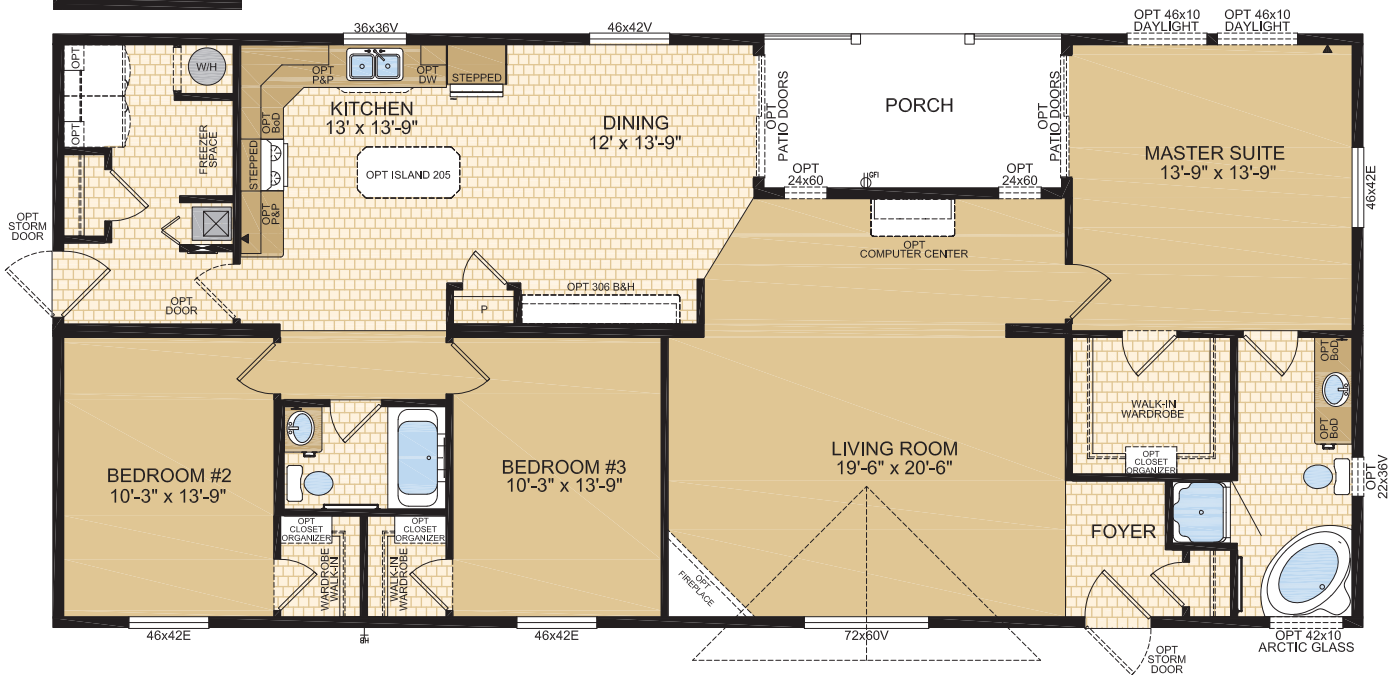

Optional Layout

RIDGE MANOR 3 Beds | 2 Baths | Porch

Model 30695 29' x 64' ~ 1,856 sq. ft.

1421 Brier Park Crescent, Medicine Hat, Alberta T1C 1T8 Phone: (403) 527-1555 Fax: (403) 528-4486 www.modulinemedicinehat.com
 In a continued effort to meet the challenges of product improvement, we reserve the right to modify plans, specifications and features without prior notice.
 Some homes may show optional items which are not standard. Please consult your dealer representative for details. Square footage and room sizes are approximate.