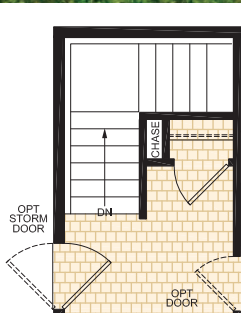

Multi-Section
HOMES

CANADIAN BUILT
SINCE 1970

Optional
Layout

RIDGE MANOR Model 30695

3 Beds | 2 Baths | Porch
29' x 64' ~ 1,856 sq. ft.

1421 Brier Park Crescent, Medicine Hat, Alberta T1C 1T8 Phone: (403) 527-1555 Fax: (403) 528-4486 modulinemedicinehat.com
In a continued effort to meet the challenges of product improvement, we reserve the right to modify plans, specifications and features without prior notice.
Some homes may show optional items which are not standard. Please consult your dealer representative for details. Square footage and room sizes are approximate.