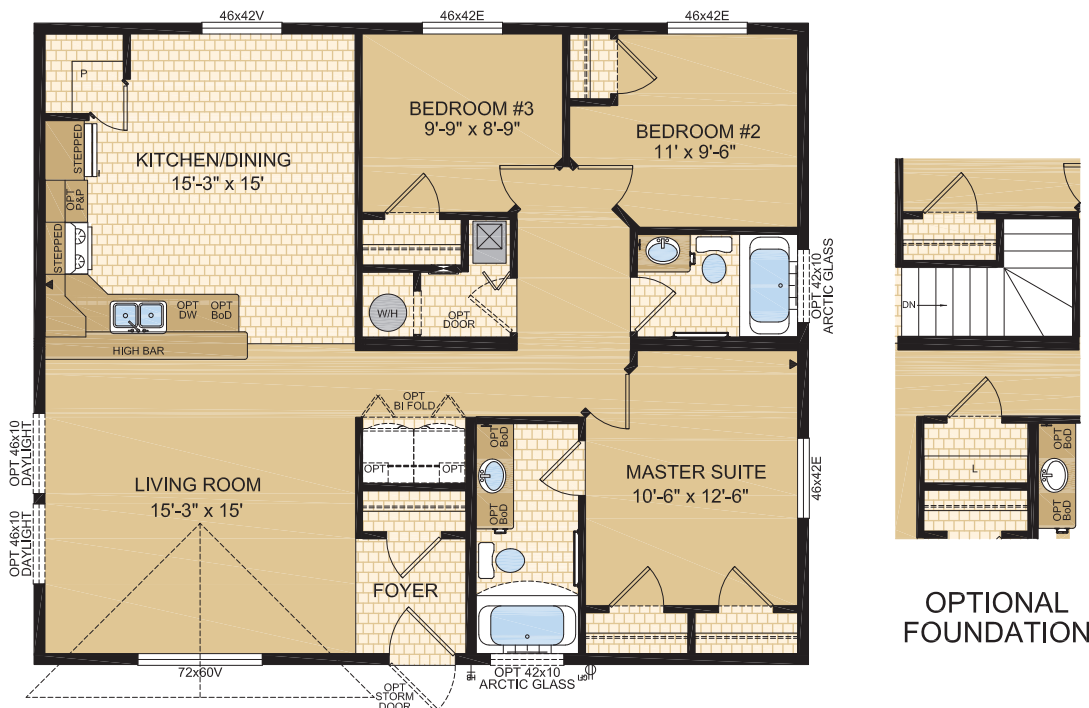

WEDGEPORT Model 32300TS

3 Beds | 2 Baths
32' x 38' ~ 1,216 sq. ft.

OPTIONAL
FOUNDATION