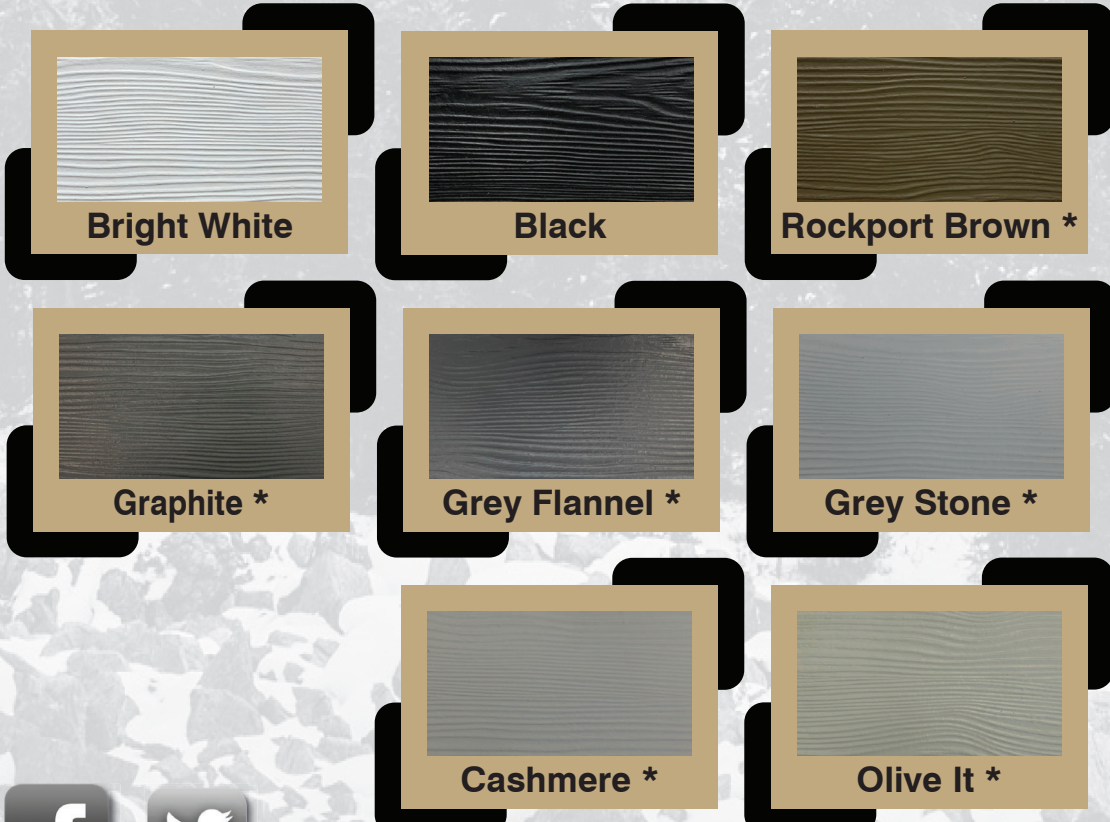

Summer Hill

Quails Gate

LAMINATE & BACKSPLASH

STANDARD LAMINATE

Andorra Shadow

Brazilian Grey

Marmo Bianco

Ouro Branco

Toffee Di Pesco

UPGRADE HD LAMINATE

Granito Amarelo

Lario

Magnata

BACKSPLASH TILE

Bianco

Polvere

Cenere

Carbone

ACCENT BACKSPLASH TILE

Sylvan Sunset *(optional)*

Serene Storm *(optional)*

Tranquil Snow *(optional)*

EXTERIOR SELECTIONS

STANDARD SIDING

UPGRADE SIDING

STAGGERED SHAKE

ARCHITECTURAL SHINGLES

BOARD & BATTEN

EXTERIOR PAINT/METAL FASCIA

EXTERIOR/INTERIOR STONE

* N/A in Metal Fascia

CABINETS