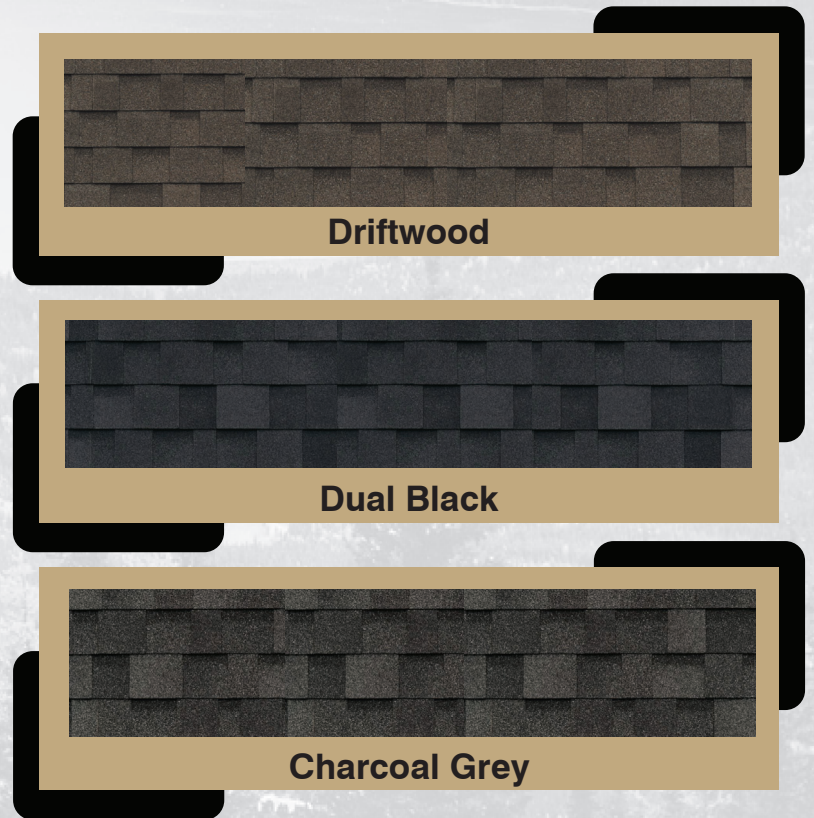

Summer Hill

Quails Gate

LAMINATE & BACKSPLASH

STANDARD LAMINATE

Andorra Shadow

Brazilian Grey

Marmo Bianco

Ouro Branco

Toffee Di Pesco

UPGRADE HD LAMINATE

Granito Amarelo

Lario

Magnata

BACKSPLASH TILE

Bianco

Polvere

Cenere

Carbone

ACCENT BACKSPLASH TILE

Sylvan Sunset *(optional)*

Serene Storm *(optional)*

Tranquil Snow *(optional)*

EXTERIOR SELECTIONS

STANDARD SIDING

UPGRADE SIDING

STAGGERED SHAKE

ARCHITECTURAL SHINGLES

BOARD & BATTEN

EXTERIOR PAINT/METAL FASCIA

EXTERIOR/INTERIOR STONE

* N/A in Metal Fascia

CABINETS