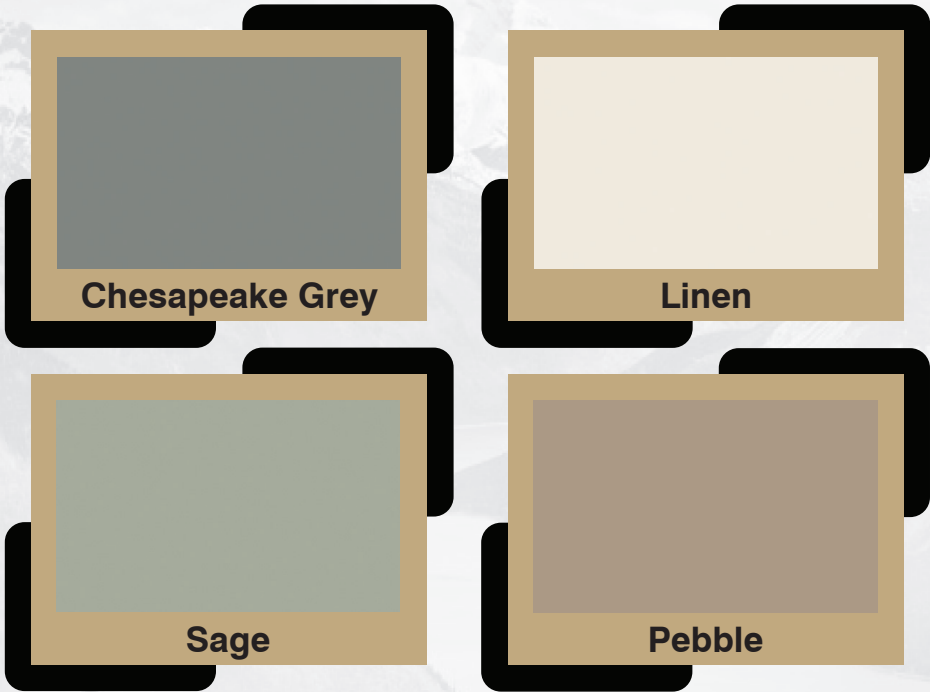

VINYL FLOORING

VINYL FLOORING

Alabaster

Edgeman

Piedmont

Ashton

Harbor Light *(upgrade)*

Stonewashed *(upgrade)*

Summer Hill

Quails Gate

LAMINATE & BACKSPLASH

STANDARD LAMINATE

Andorra Shadow

Brazilian Grey

Marmo Bianco

Ouro Branco

Toffee Di Pesco

UPGRADE HD LAMINATE

Granito Amarelo

Lario

Magnata

BACKSPLASH TILE

Bianco

Polvere

Cenere

Carbone

ACCENT BACKSPLASH TILE

Sylvan Sunset *(optional)*

Serene Storm *(optional)*

Tranquil Snow *(optional)*

EXTERIOR SELECTIONS

STANDARD SIDING