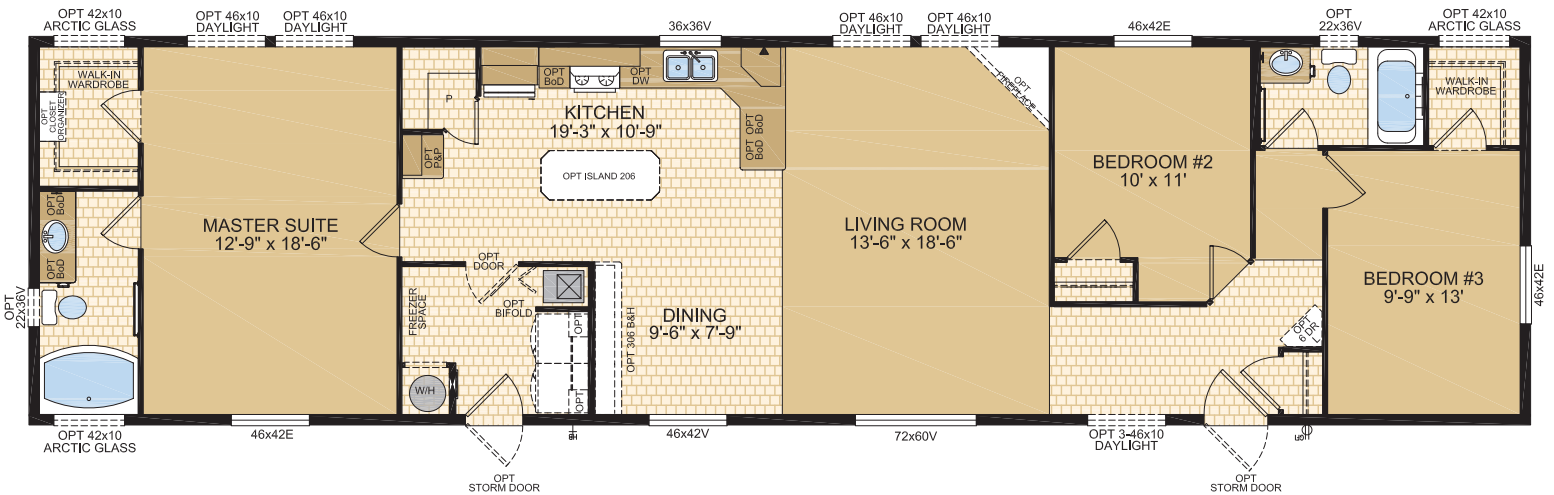

LEGACY

HOME SERIES

20' WIDES

"The Borden"

Model #: 20204

3 Beds, 2 Baths

20' x 76', 1,520 Sq. Ft.

Proudly Built in Canada