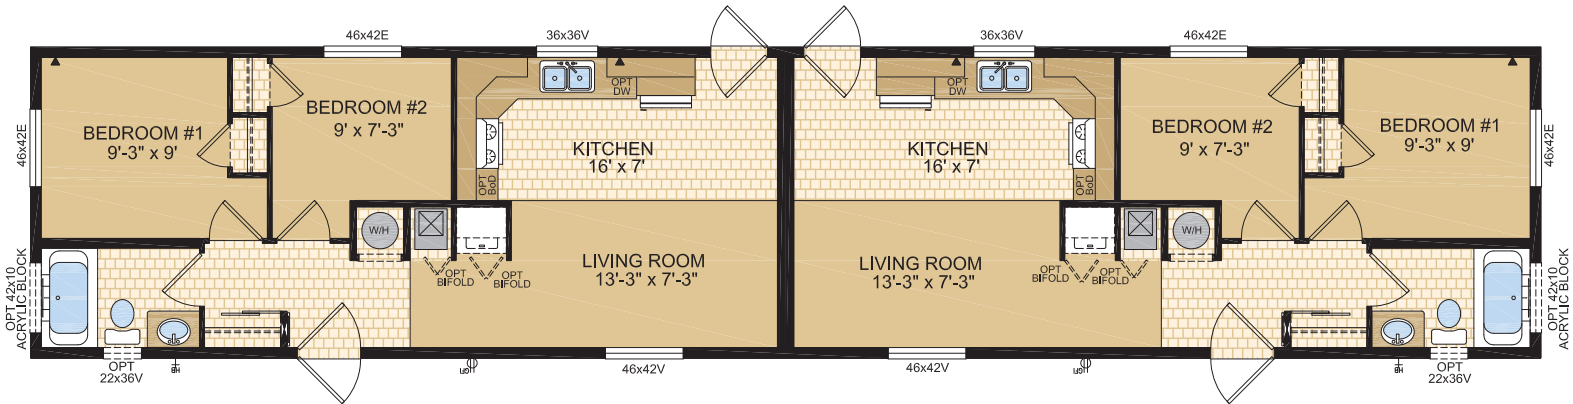

Duplex

Model 16453

16 x 76 • 1216 sq. ft.

Follow us:  

1421 Brier Park Crescent, Medicine Hat, Alberta T1C 1T8 Phone: (403) 527-1555 Fax: (403) 528-4486

*In a continued effort to meet the challenges of product improvement, we reserve the right to modify plans, specifications and features without prior notice. Some homes may show optional items which are not standard. Please consult your dealer representative for details. Square footage and room sizes are approximate.*