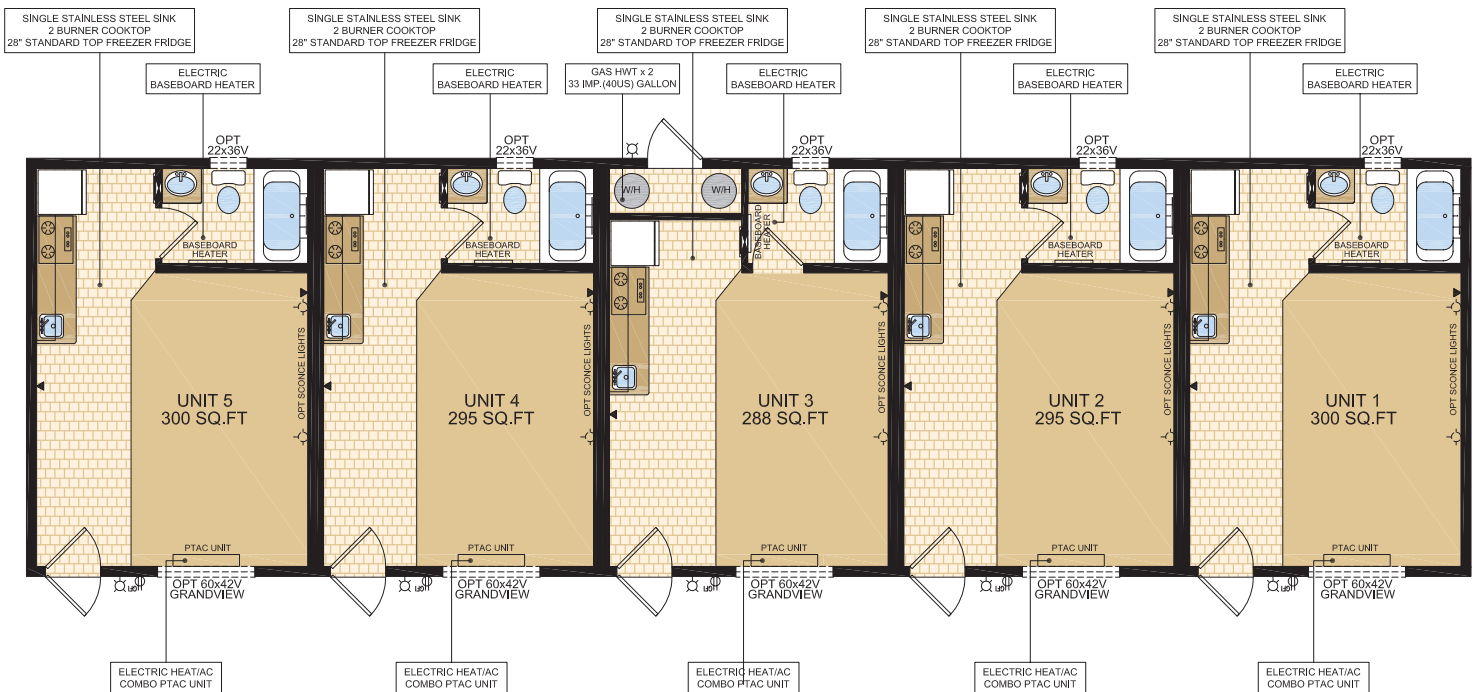

Fiveplex

Model 22400

22 x 76 • 1672 sq. ft.

Follow us:

1421 Brier Park Crescent, Medicine Hat, Alberta T1C 1T8 Phone: (403) 527-1555 Fax: (403) 528-4486

In a continued effort to meet the challenges of product improvement, we reserve the right to modify plans, specifications and features without prior notice. Some homes may show optional items which are not standard. Please consult your dealer representative for details. Square footage and room sizes are approximate.