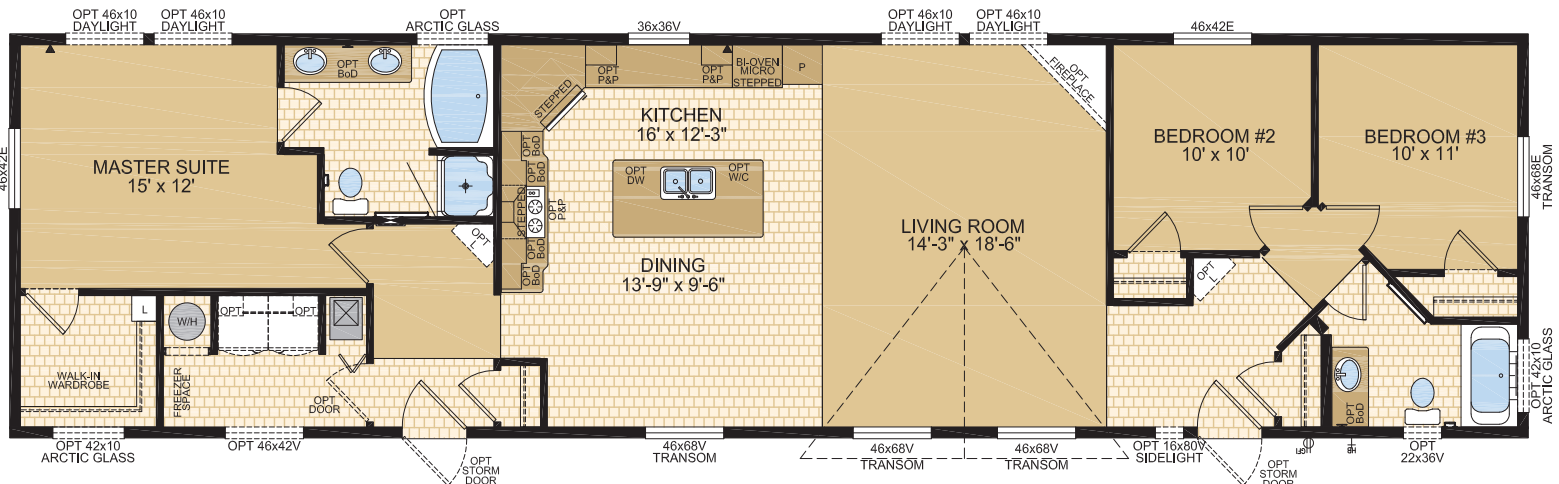

# ECLIPSE

20' Wide

Follow us:

## ECLIPSE I

Model 20720

3 Beds | 2 Baths  
20' x 76' ~ 1,520 sq. ft.

OPTIONAL  
KITCHEN LAYOUT

1421 Brier Park Crescent, Medicine Hat, Alberta T1C 1T8 Phone: (403) 527-1555 Fax: (403) 528-4486 [www.modulinemedicinehat.com](http://www.modulinemedicinehat.com)  
In a continued effort to meet the challenges of product improvement, we reserve the right to modify plans, specifications and features without prior notice.  
Some homes may show optional items which are not standard. Please consult your dealer representative for details. Square footage and room sizes are approximate.