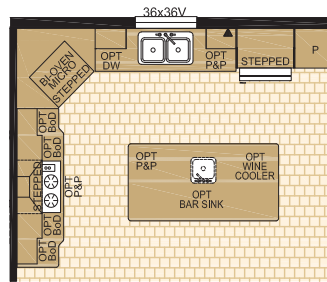

# ECLIPSE

20' Wide

Follow us:

## ECLIPSE I

Model 20720

3 Beds | 2 Baths  
20' x 76' ~ 1,520 sq. ft.

OPTIONAL  
KITCHEN LAYOUT

1421 Brier Park Crescent, Medicine Hat, Alberta T1C 1T8 Phone: (403) 527-1555 Fax: (403) 528-4486 [www.modulinemedicinehat.com](http://www.modulinemedicinehat.com)  
In a continued effort to meet the challenges of product improvement, we reserve the right to modify plans, specifications and features without prior notice.  
Some homes may show optional items which are not standard. Please consult your dealer representative for details. Square footage and room sizes are approximate.