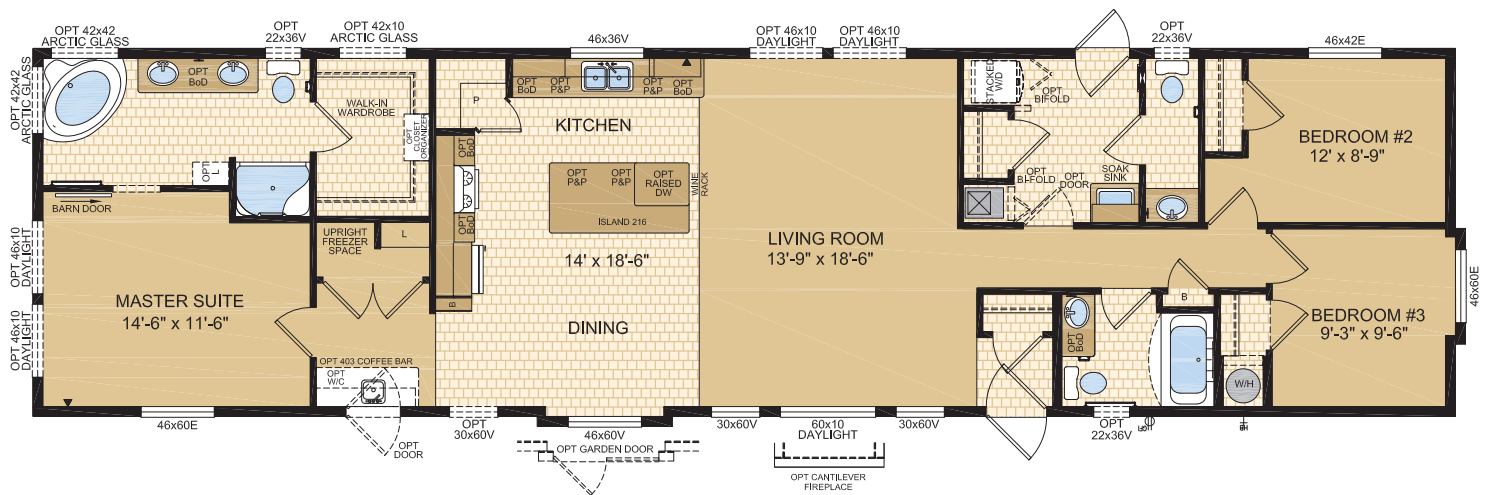

20' Wide Homes

Follow us:  

Belmont Model 20800

3 Beds | 2.5 Baths
20' x 76' • 1520 sq. ft.

20' Wide Homes

Follow us:  

Belmont Model 20800

3 Beds | 2.5 Baths
20' x 76' • 1520 sq. ft.

ENSUITE SHOWN
w/OPTIONAL DELUXE JETTED
CORNER OVAL TUB