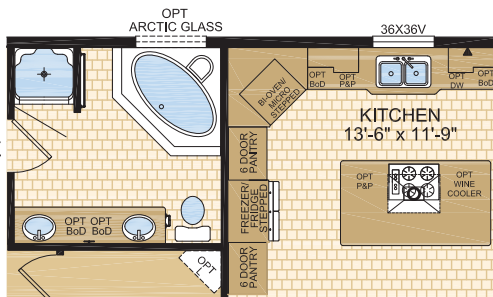

## ECLIPSE VI

### Model 22723

3 Beds | 2 Baths  
22' x 76' ~ 1,672 sq. ft.

ENSUITE SHOWN  
w/OPTIONAL DELUXE  
JETTED CORNER  
OVAL TUB

OPTIONAL  
TWILIGHT KITCHEN