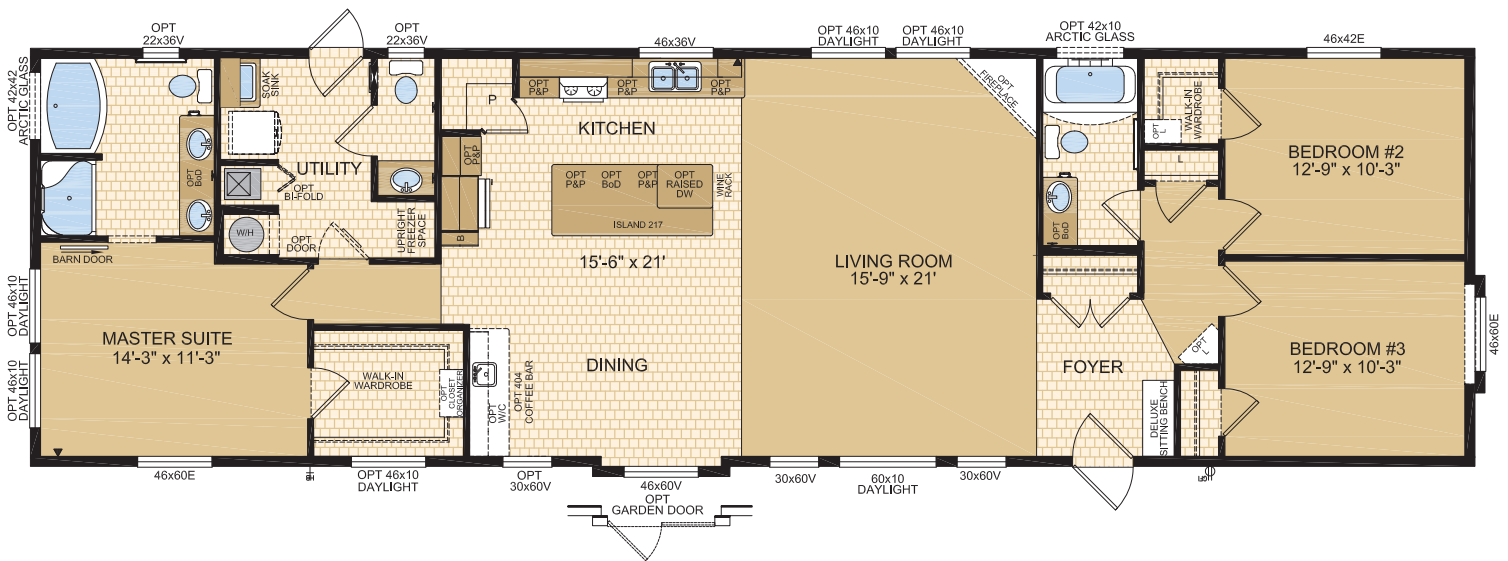

22' Wide Homes

Follow us:  

Brookhill Model 22800

3 Beds | 2 Baths
22' x 76' • 1,672 sq. ft.

1421 Brier Park Crescent, Medicine Hat, Alberta T1C 1T8 Phone: (403) 527-1555 Fax: (403) 528-4486 www.modulinemedicinehat.com
 In a continued effort to meet the challenges of product improvement, we reserve the right to modify plans, specifications and features without prior notice.
 Some homes may show optional items which are not standard. Please consult your dealer representative for details. Square footage and room sizes are approximate.

22' Wide Homes

Follow us:

Brookhill Model 22800

3 Beds | 2 Baths
22' x 76' • 1,672 sq. ft.

*ENSUITE SHOWN w/OPTIONAL
DELUXE JETTED TUB*