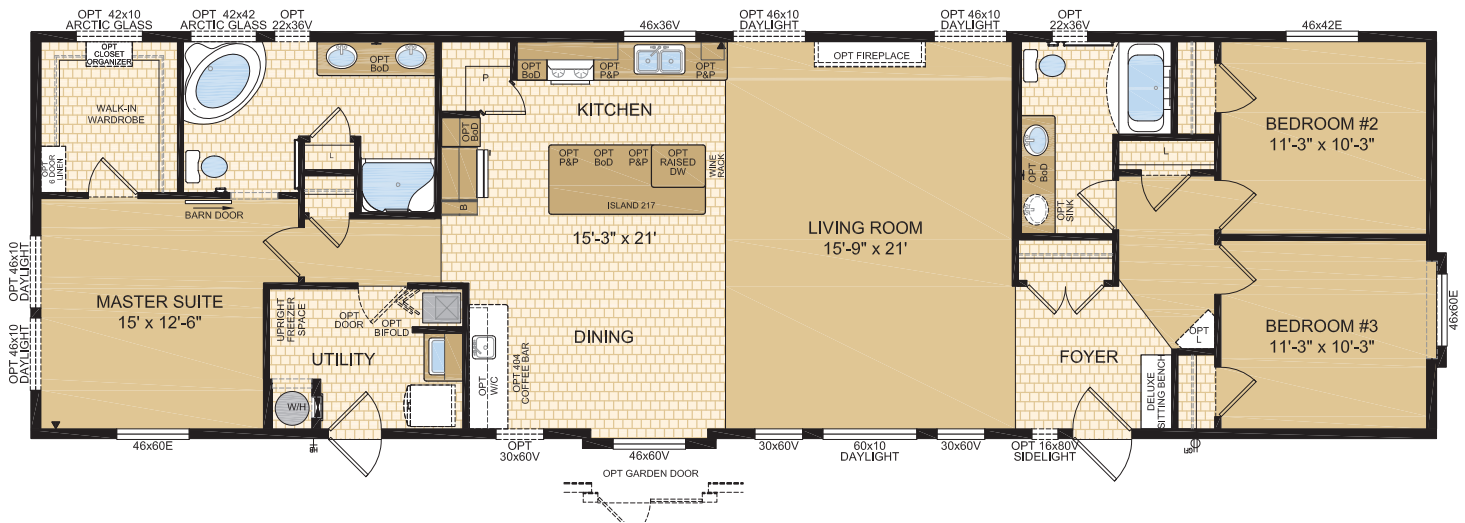

22' Wide Homes

Follow us:  

Coventry Model 22801

3 Beds | 2 Baths
22' x 76' • 1,672 sq. ft.

22' Wide Homes

Follow us:

Coventry Model 22801

3 Beds | 2 Baths
22' x 76' • 1,672 sq. ft.

ENSUITE SHOWN w/OPTIONAL
DELUXE JETTED TUB