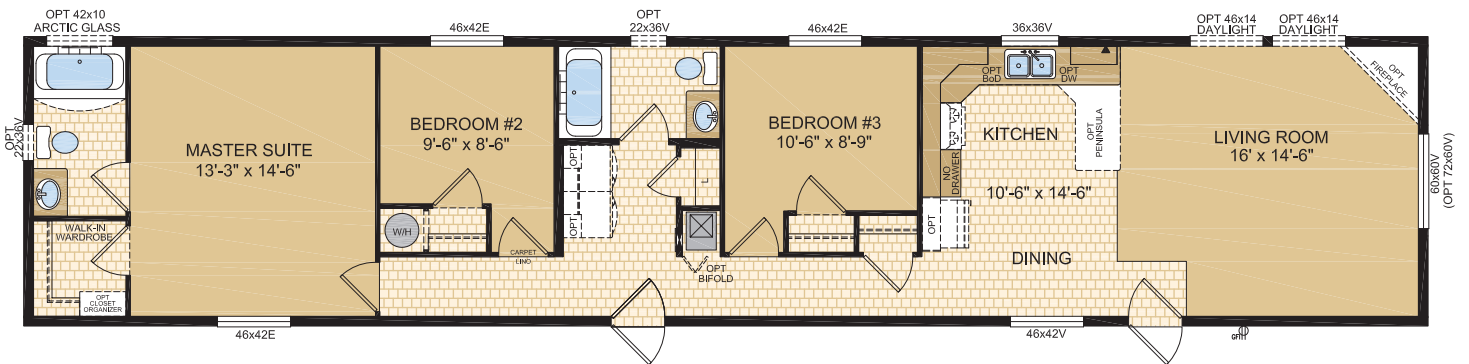

SILVERWOOD

16' WIDE SERIES

JAMESTOWN - 16401
 16' x 76', 1216 sq. ft.
 3 BEDROOMS 2 BATHS

Follow us: [f](#) [t](#)

1421 Brier Park Crescent, Medicine Hat, Alberta T1C 1T8 Phone: (403) 527-1555 Fax: (403) 528-4486
 In a continued effort to meet the challenges of product improvement, we reserve the right to modify plans, specifications and features without prior notice.
 Some homes may show optional items which are not standard. Please consult your dealer representative for details. Square footage and room sizes are approximate.