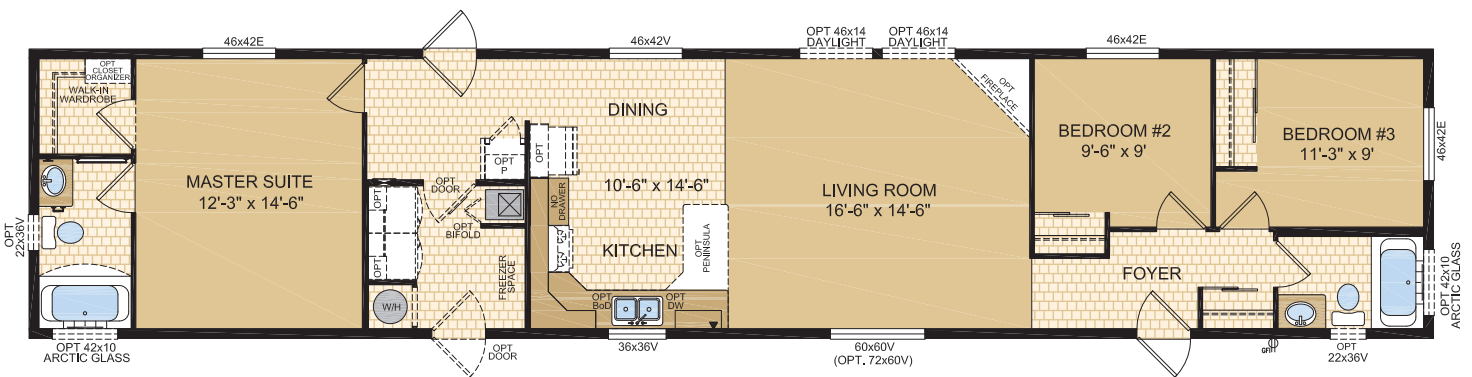

SILVERWOOD

16' WIDE SERIES

VICTORIA - 16406
 16' x 76', 1216 sq. ft.
 3 BEDROOMS 2 BATHS

Follow us:  

1421 Brier Park Crescent, Medicine Hat, Alberta T1C 1T8 Phone: (403) 527-1555 Fax: (403) 528-4486

In a continued effort to meet the challenges of product improvement, we reserve the right to modify plans, specifications and features without prior notice. Some homes may show optional items which are not standard. Please consult your dealer representative for details. Square footage and room sizes are approximate.