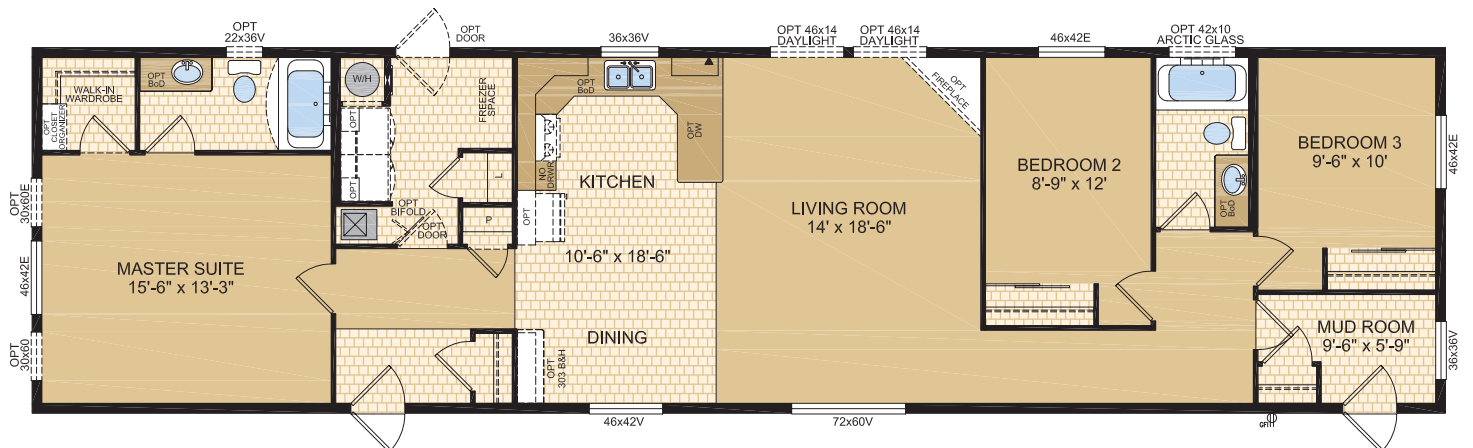

SILVERWOOD

20' WIDE SERIES

OLYMPIA - 20115
20' x 76', 1520 sq. ft.
3 BEDROOMS 2 BATHS

Follow us: [f](#) [t](#)

1421 Brier Park Crescent, Medicine Hat, Alberta T1C 1T8 Phone: (403) 527-1555 Fax: (403) 528-4486
In a continued effort to meet the challenges of product improvement, we reserve the right to modify plans, specifications and features without prior notice. Some homes may show optional items which are not standard. Please consult your dealer representative for details. Square footage and room sizes are approximate.