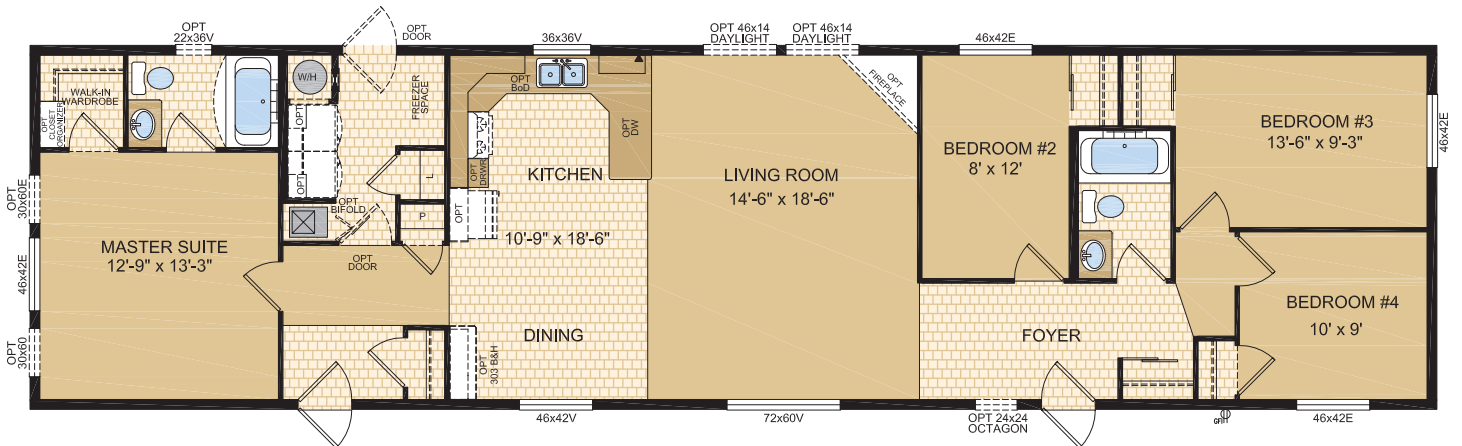

SILVERWOOD

20' WIDE SERIES

ORLANDO - 20117
 20' x 76', 1520 sq. ft.
 4 BEDROOMS 2 BATHS

Follow us: [f](#) [t](#)

1421 Brier Park Crescent, Medicine Hat, Alberta T1C 1T8 Phone: (403) 527-1555 Fax: (403) 528-4486
 In a continued effort to meet the challenges of product improvement, we reserve the right to modify plans, specifications and features without prior notice.
 Some homes may show optional items which are not standard. Please consult your dealer representative for details. Square footage and room sizes are approximate.