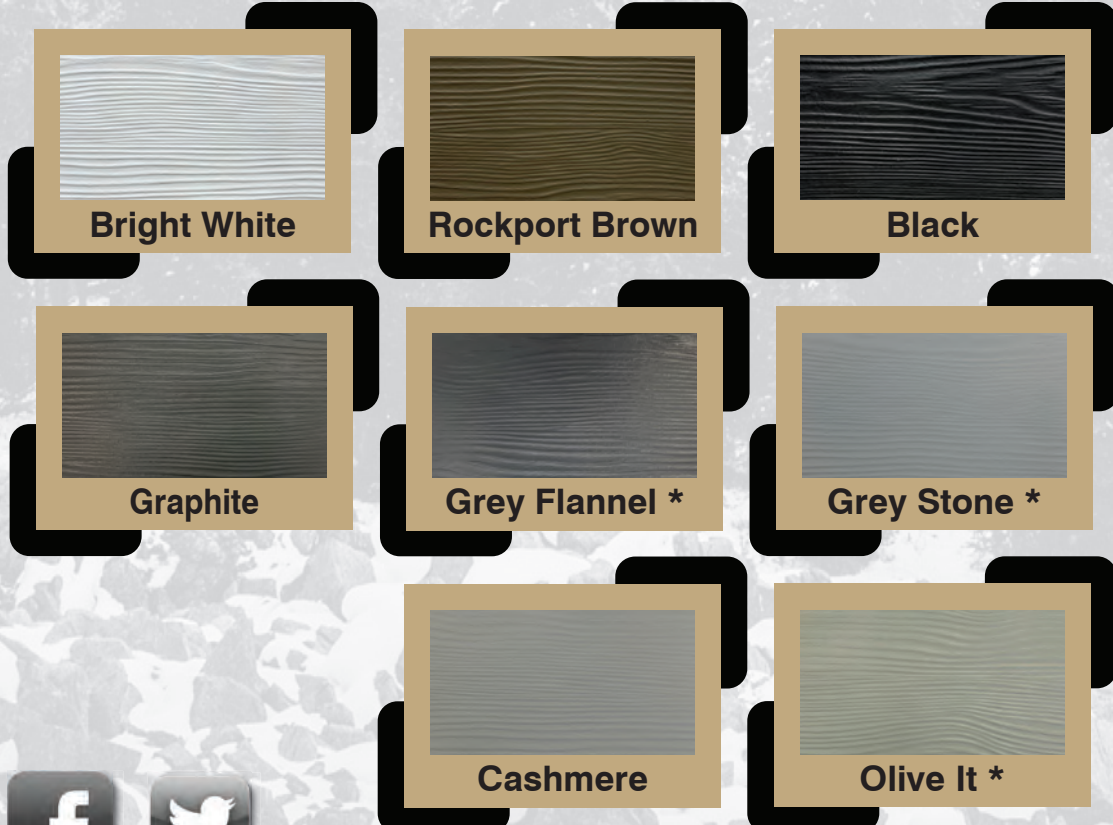

VINYL FLOORING

VINYL FLOORING

Alabaster

Edgeman

Piedmont

Ashton

Harbor Light *(upgrade)*

Stonewashed *(upgrade)*

UPGRADE VINYL PLANK FLOORING

**New Colour
Coming Soon!**

Montreal

**New Colour
Coming Soon!**

LAMINATE & BACKSPLASH

STANDARD LAMINATE

UPGRADE HD LAMINATE

BACKSPLASH TILE

ACCENT BACKSPLASH TILE

EXTERIOR SELECTIONS

STANDARD SIDING

UPGRADE SIDING

STAGGERED SHAKE

ARCHITECTURAL SHINGLES

BOARD & BATTEN

EXTERIOR PAINT/METAL FASCIA

EXTERIOR/INTERIOR STONE

* N/A in Metal Fascia

CABINETS

Textured White

Opti Grey

Swiss Elm Skye

**New Colour
Coming Soon!**

Kodiak Synchro