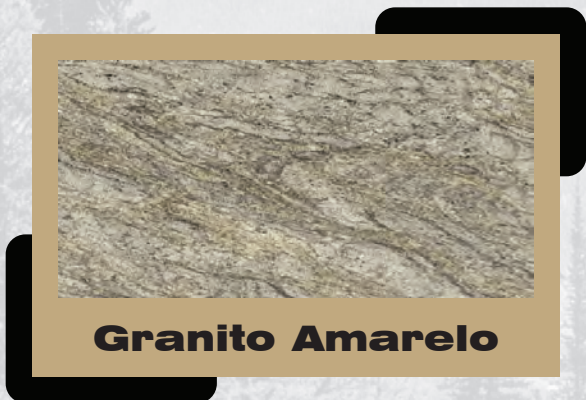

UPGRADE VINYL PLANK FLOORING

**New Colour
Coming Soon!**

Montreal

**New Colour
Coming Soon!**

LAMINATE & BACKSPLASH

STANDARD LAMINATE

UPGRADE HD LAMINATE

BACKSPLASH TILE