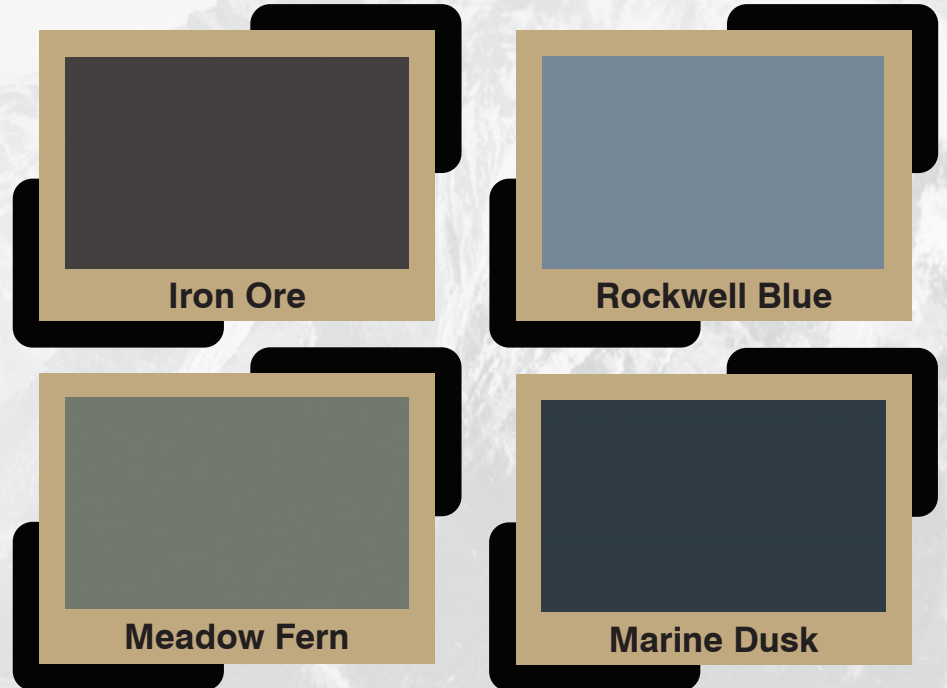

VINYL FLOORING

VINYL FLOORING

Alabaster

Edgeman

Piedmont

Ashton

Harbor Light *(upgrade)*

Stonewashed *(upgrade)*

UPGRADE VINYL PLANK FLOORING

**New Colour
Coming Soon!**

Montreal

**New Colour
Coming Soon!**

LAMINATE & BACKSPLASH

STANDARD LAMINATE

UPGRADE HD LAMINATE

BACKSPLASH TILE

ACCENT BACKSPLASH TILE

EXTERIOR SELECTIONS

STANDARD SIDING

UPGRADE SIDING

STAGGERED SHAKE

ARCHITECTURAL SHINGLES

BOARD & BATTEN

EXTERIOR PAINT/METAL FASCIA

EXTERIOR/INTERIOR STONE

* N/A in Metal Fascia

CABINETS

Textured White

Opti Grey

Swiss Elm Skye

**New Colour
Coming Soon!**

Kodiak Synchro