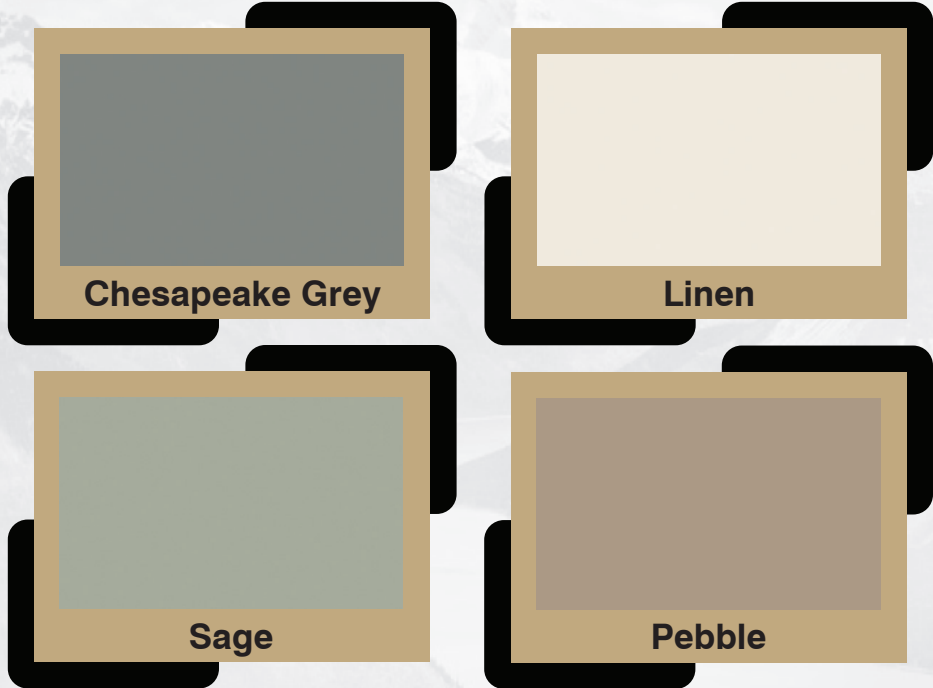

VINYL FLOORING

VINYL FLOORING

Alabaster

Edgeman

Piedmont

Ashton

Harbor Light *(upgrade)*

Stonewashed *(upgrade)*

UPGRADE VINYL PLANK FLOORING

**New Colour
Coming Soon!**

Montreal

**New Colour
Coming Soon!**

LAMINATE & BACKSPLASH

STANDARD LAMINATE

UPGRADE HD LAMINATE

BACKSPLASH TILE

ACCENT BACKSPLASH TILE

EXTERIOR SELECTIONS

STANDARD SIDING

UPGRADE SIDING

STAGGERED SHAKE

ARCHITECTURAL SHINGLES

BOARD & BATTEN

EXTERIOR PAINT/METAL FASCIA

EXTERIOR/INTERIOR STONE

* N/A in Metal Fascia

CABINETS

Textured White

Opti Grey

Swiss Elm Skye

**New Colour
Coming Soon!**

Kodiak Synchro