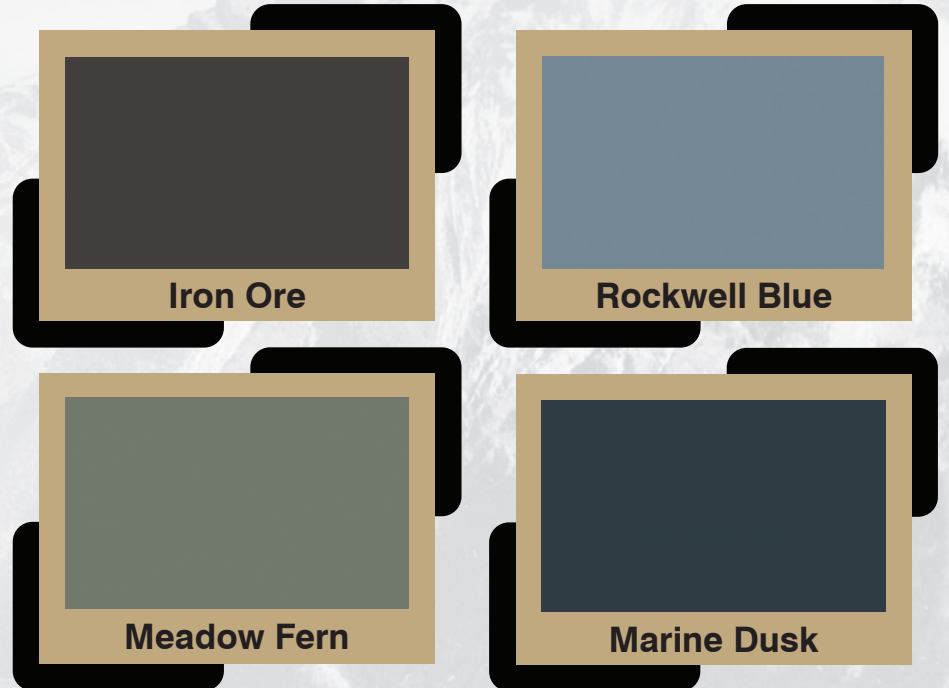

EXTERIOR SELECTIONS

STANDARD SIDING

UPGRADE SIDING

STAGGERED SHAKE

ARCHITECTURAL SHINGLES

BOARD & BATTEN

EXTERIOR PAINT/METAL FASCIA

EXTERIOR/INTERIOR STONE