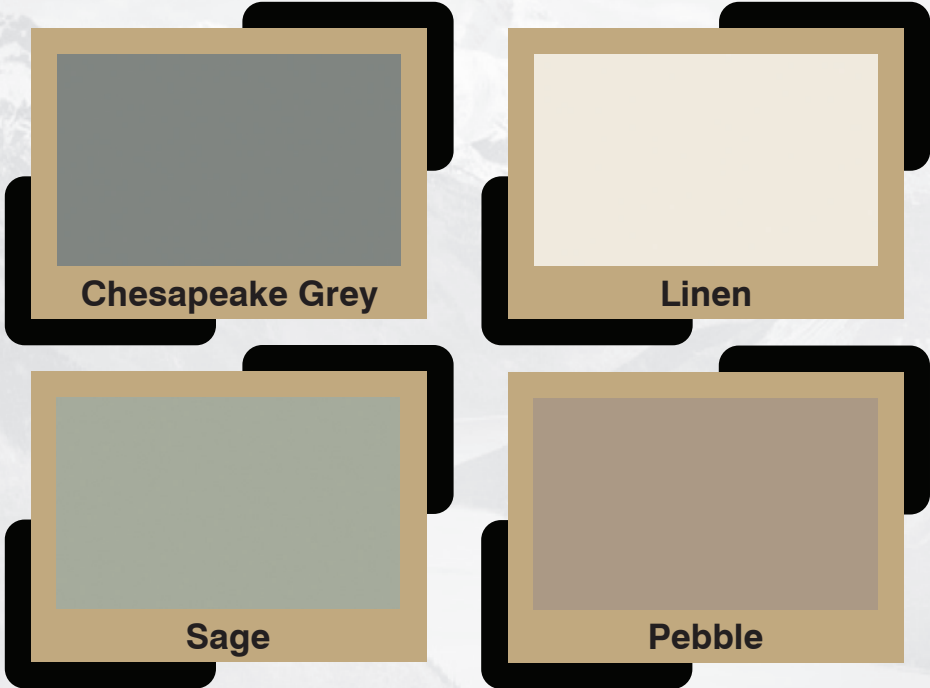

EXTERIOR SELECTIONS

STANDARD SIDING

UPGRADE SIDING

STAGGERED SHAKE

ARCHITECTURAL SHINGLES

BOARD & BATTEN

EXTERIOR PAINT/METAL FASCIA

EXTERIOR/INTERIOR STONE