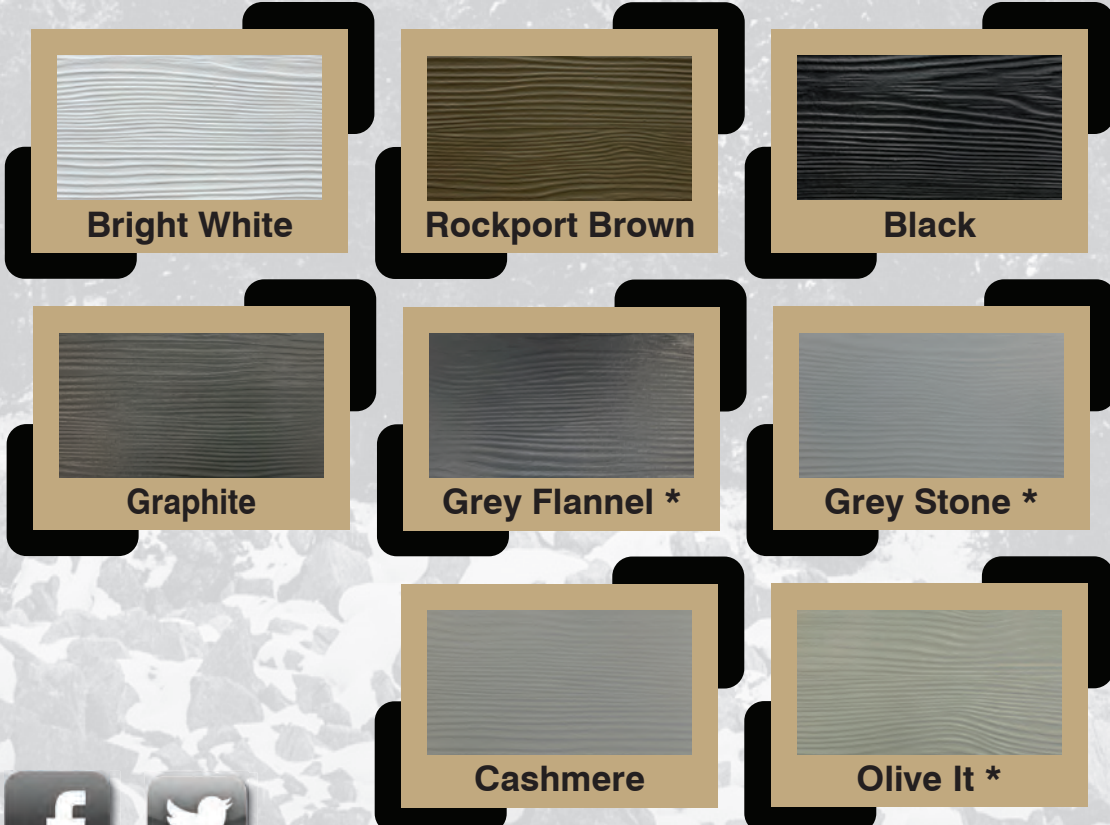

EXTERIOR SELECTIONS

STANDARD SIDING

UPGRADE SIDING

STAGGERED SHAKE

ARCHITECTURAL SHINGLES

BOARD & BATTEN

EXTERIOR PAINT/METAL FASCIA

EXTERIOR/INTERIOR STONE