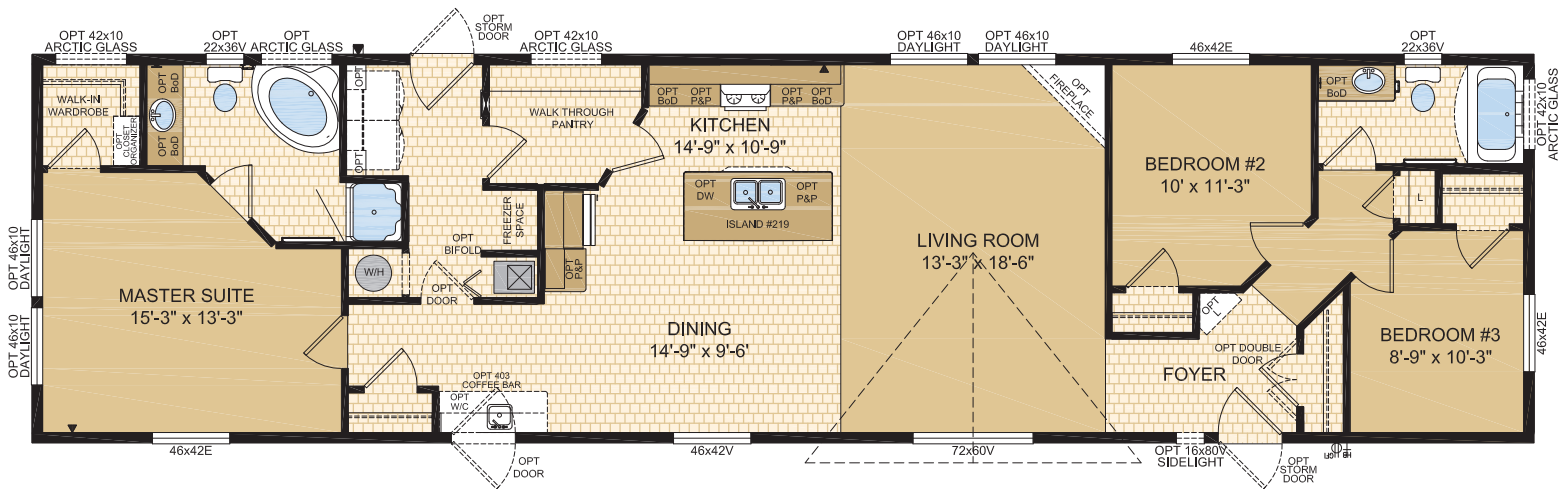

ABERDEEN Model 20258

3 Beds | 2 Baths
 20' x 76' ~ 1,520 sq. ft.

OPT LAYOUT

1421 Brier Park Crescent, Medicine Hat, Alberta T1C 1T8 Phone: (403) 527-1555 Fax: (403) 528-4486 www.modulinemedicinehat.com

In a continued effort to meet the challenges of product improvement, we reserve the right to modify plans, specifications and features without prior notice.

Some homes may show optional items which are not standard. Please consult your dealer representative for details. Square footage and room sizes are approximate.