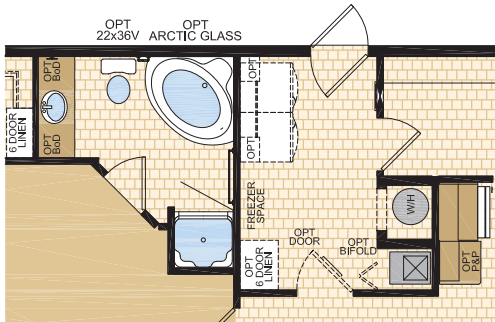

ABERDEEN Model 20258

3 Beds | 2 Baths
 20' x 76' ~ 1,520 sq. ft.

OPT LAYOUT

1421 Brier Park Crescent, Medicine Hat, Alberta T1C 1T8 Phone: (403) 527-1555 Fax: (403) 528-4486 www.modulinemedicinehat.com

In a continued effort to meet the challenges of product improvement, we reserve the right to modify plans, specifications and features without prior notice.

Some homes may show optional items which are not standard. Please consult your dealer representative for details. Square footage and room sizes are approximate.