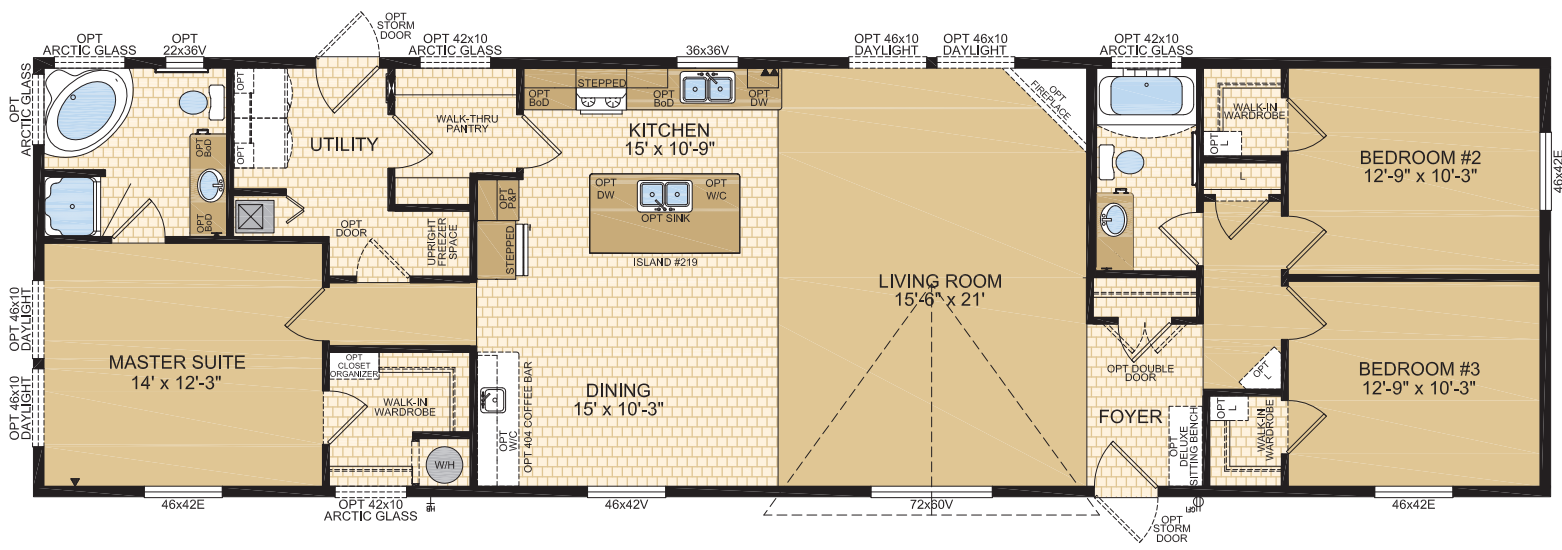

# MANSURA 22' WIDE HOMES

Follow us:

## YORK Model 22650

3 Beds | 2 Baths  
22' x 76' ~ 1,672 sq. ft.

1421 Brier Park Crescent, Medicine Hat, Alberta T1C 1T8 Phone: (403) 527-1555 Fax: (403) 528-4486 [www.modulinemedicinehat.com](http://www.modulinemedicinehat.com)  
 In a continued effort to meet the challenges of product improvement, we reserve the right to modify plans, specifications and features without prior notice.  
 Some homes may show optional items which are not standard. Please consult your dealer representative for details. Square footage and room sizes are approximate.