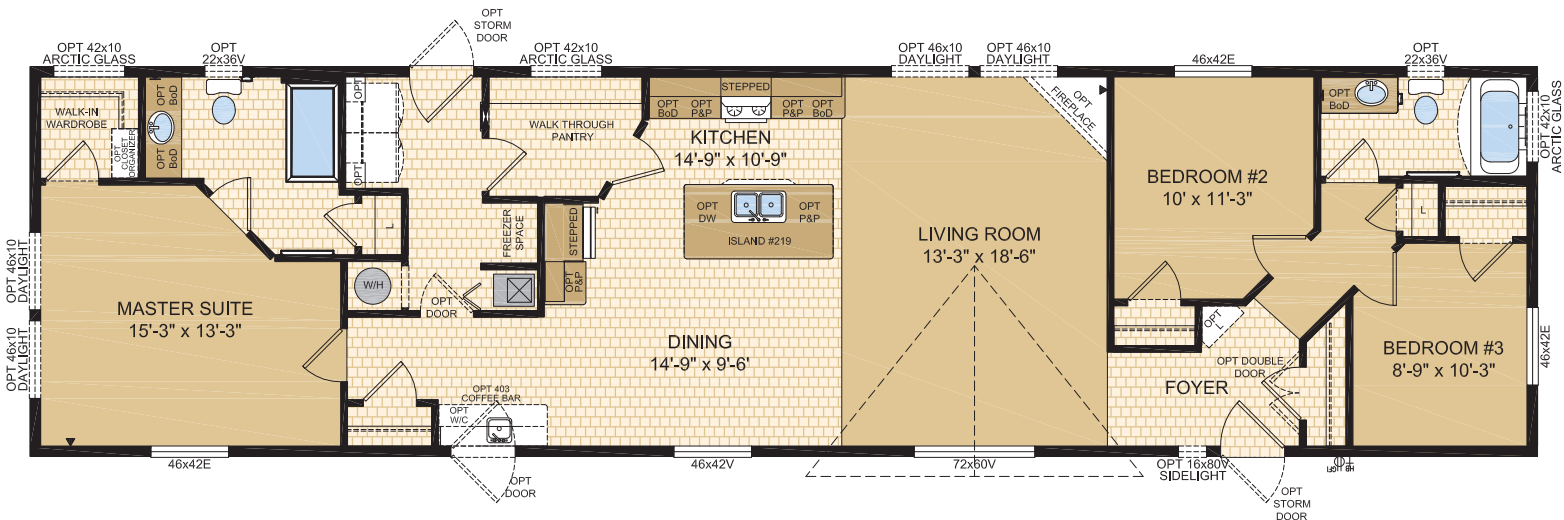

ABERDEEN Model 20258

3 Beds | 2 Baths
20' x 76' ~ 1,520 sq. ft.

Optional
Layout

1421 Brier Park Crescent, Medicine Hat, Alberta T1C 1T8 Phone: (403) 527-1555 Fax: (403) 528-4486 www.modulinemedicinehat.com

In a continued effort to meet the challenges of product improvement, we reserve the right to modify plans, specifications and features without prior notice.

Some homes may show optional items which are not standard. Please consult your dealer representative for details. Square footage and room sizes are approximate.