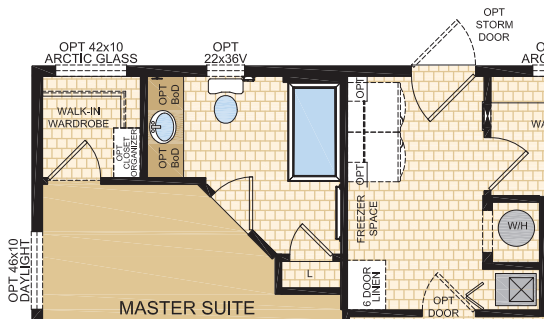

ABERDEEN Model 20258

3 Beds | 2 Baths
20' x 76' ~ 1,520 sq. ft.

Optional
Layout

1421 Brier Park Crescent, Medicine Hat, Alberta T1C 1T8 Phone: (403) 527-1555 Fax: (403) 528-4486 www.modulinemedicinehat.com