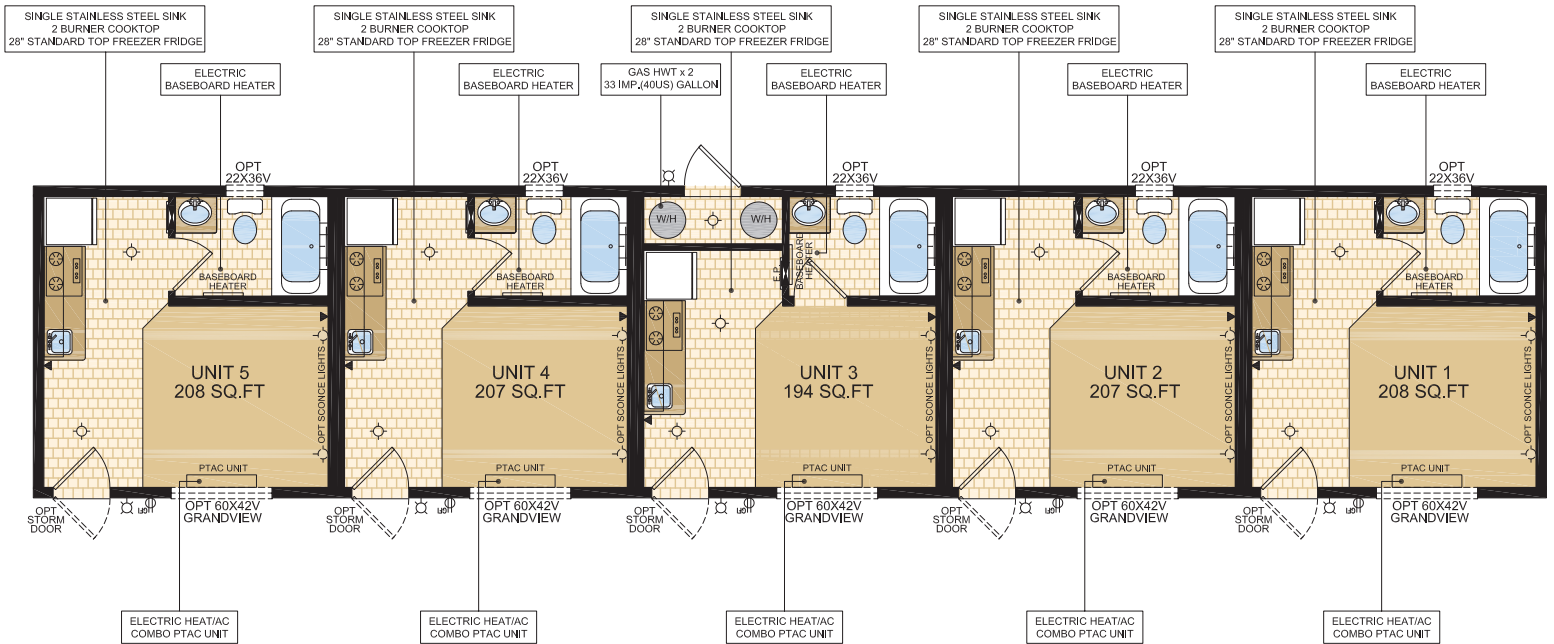

Fiveplex

Model 16400

16 x 76 • 1216 sq. ft.

Follow us:  

1421 Brier Park Crescent, Medicine Hat, Alberta T1C 1T8 Phone: (403) 527-1555 Fax: (403) 528-4486

In a continued effort to meet the challenges of product improvement, we reserve the right to modify plans, specifications and features without prior notice. Some homes may show optional items which are not standard. Please consult your dealer representative for details. Square footage and room sizes are approximate.