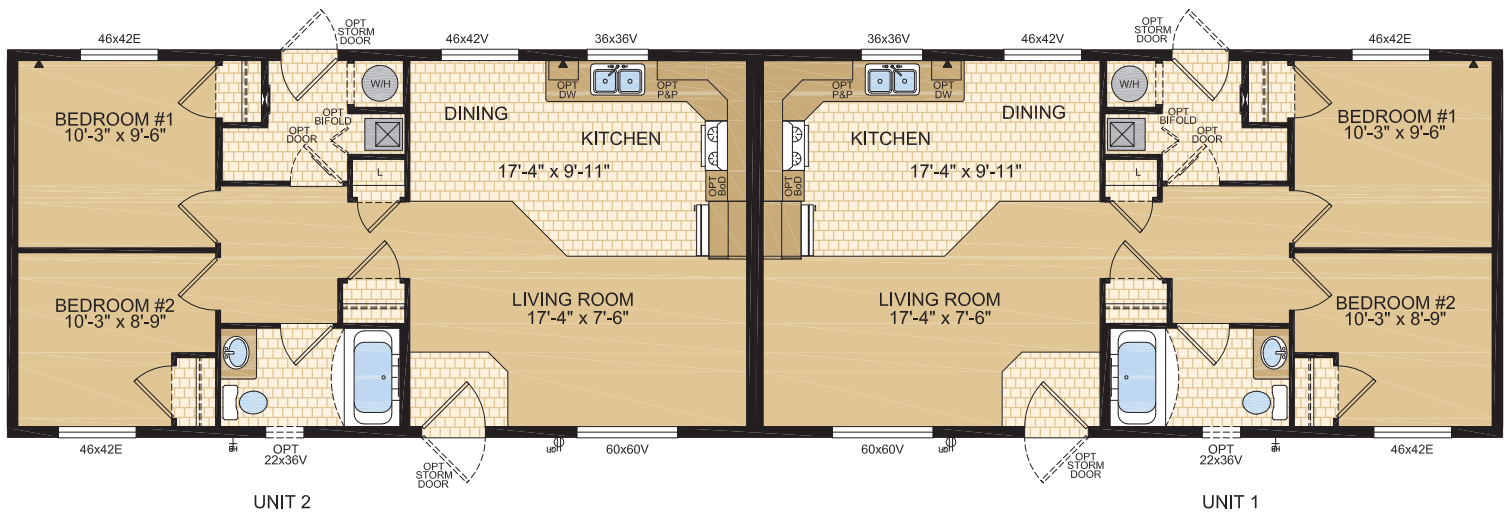

Duplex

Model 20453

20 x 76 • 1520 sq. ft.

Follow us:  

1421 Brier Park Crescent, Medicine Hat, Alberta T1C 1T8 Phone: (403) 527-1555 Fax: (403) 528-4486

In a continued effort to meet the challenges of product improvement, we reserve the right to modify plans, specifications and features without prior notice. Some homes may show optional items which are not standard. Please consult your dealer representative for details. Square footage and room sizes are approximate.