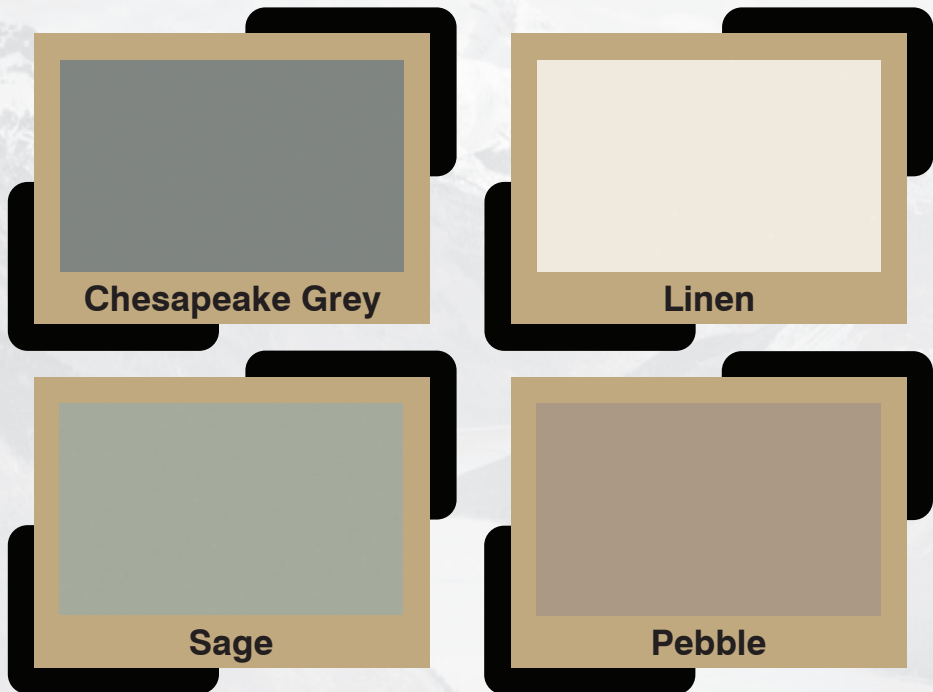

EXTERIOR SELECTIONS

STANDARD SIDING

UPGRADE SIDING

STAGGERED SHAKE

ARCHITECTURAL SHINGLES

BOARD & BATTEN

EXTERIOR PAINT/METAL FASCIA

EXTERIOR/INTERIOR STONE