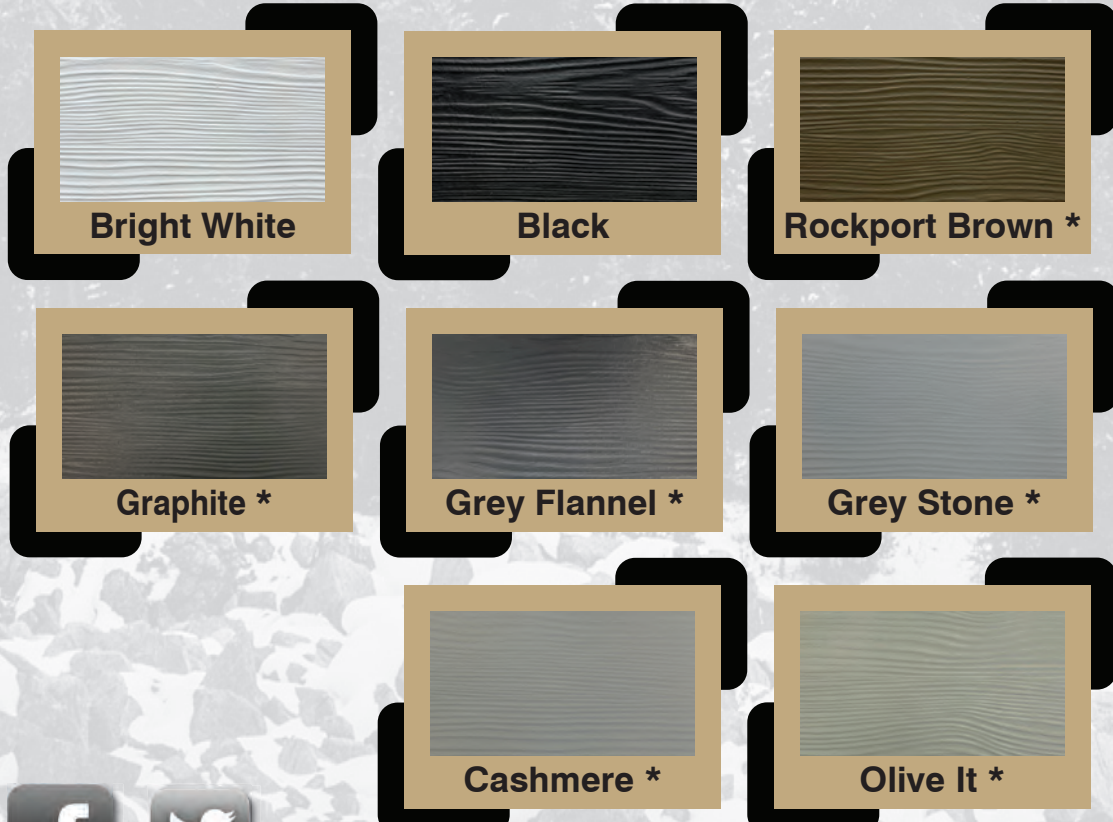

EXTERIOR SELECTIONS

STANDARD SIDING

UPGRADE SIDING

STAGGERED SHAKE

ARCHITECTURAL SHINGLES

BOARD & BATTEN

EXTERIOR PAINT/METAL FASCIA

EXTERIOR/INTERIOR STONE