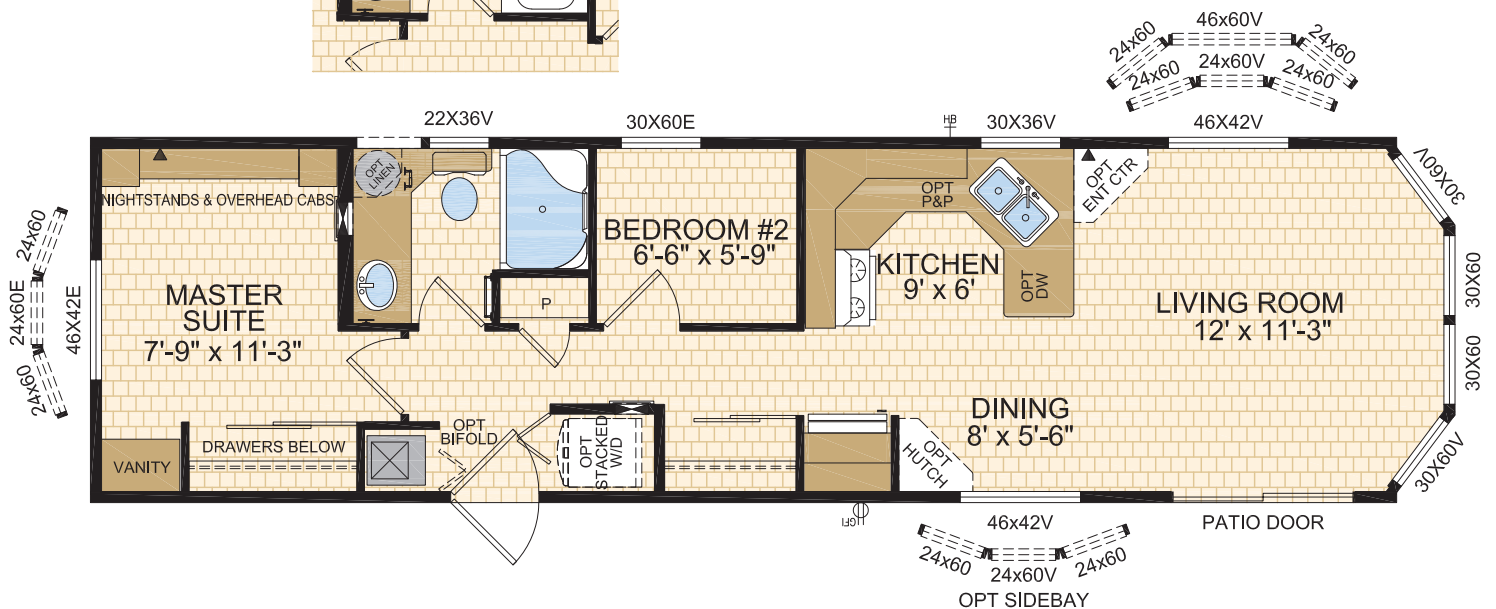

Livingstone

Model 12244

12' x 44' ~ 528 sq.ft.

OPTIONAL
LAYOUT

1421 Brier Park Crescent, Medicine Hat, Alberta T1C 1T8 Phone: (403) 527-1555 Fax: (403) 528-4486 modulinemedicinehat.com

In a continued effort to meet the challenges of product improvement, we reserve the right to modify plans, specifications and features without prior notice. Some homes may show optional items which are not standard. Please consult your dealer representative for details. Square footage and room sizes are approximate.