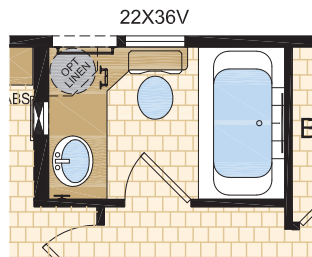

Livingstone

Model 12244

12' x 44' ~ 528 sq.ft.

OPTIONAL
LAYOUT

1421 Brier Park Crescent, Medicine Hat, Alberta T1C 1T8 Phone: (403) 527-1555 Fax: (403) 528-4486 modulinemedicinehat.com

In a continued effort to meet the challenges of product improvement, we reserve the right to modify plans, specifications and features without prior notice. Some homes may show optional items which are not standard. Please consult your dealer representative for details. Square footage and room sizes are approximate.