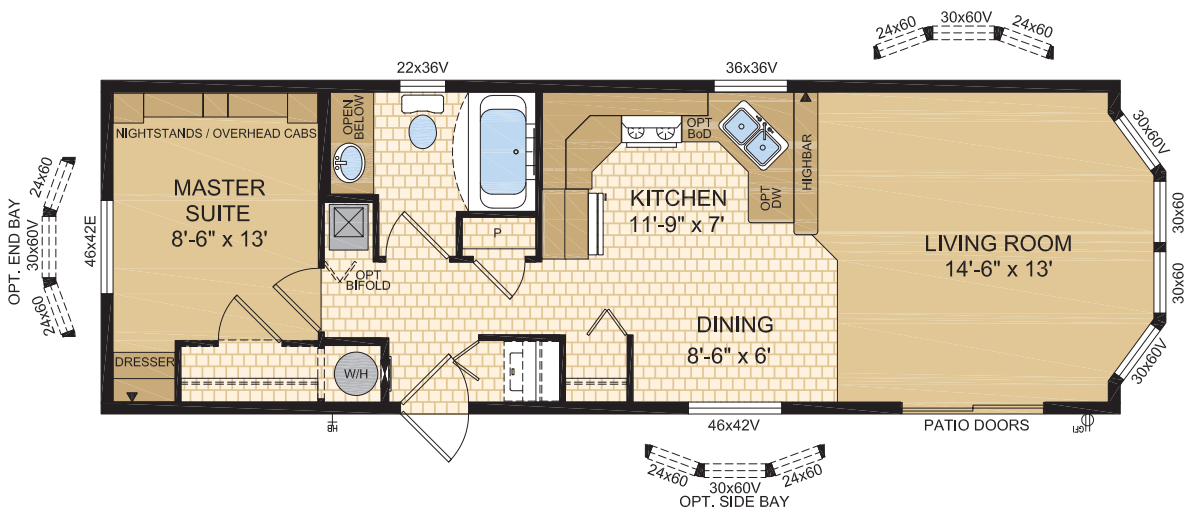

Lake House

14' Wides

Moduline Homes

CANADIAN BUILT
SINCE 1970

Havasu

Model 14070

14' x 44' ~ 616 sq.ft.

1421 Brier Park Crescent, Medicine Hat, Alberta T1C 1T8 Phone: (403) 527-1555 Fax: (403) 528-4486 modulinemedicinehat.com